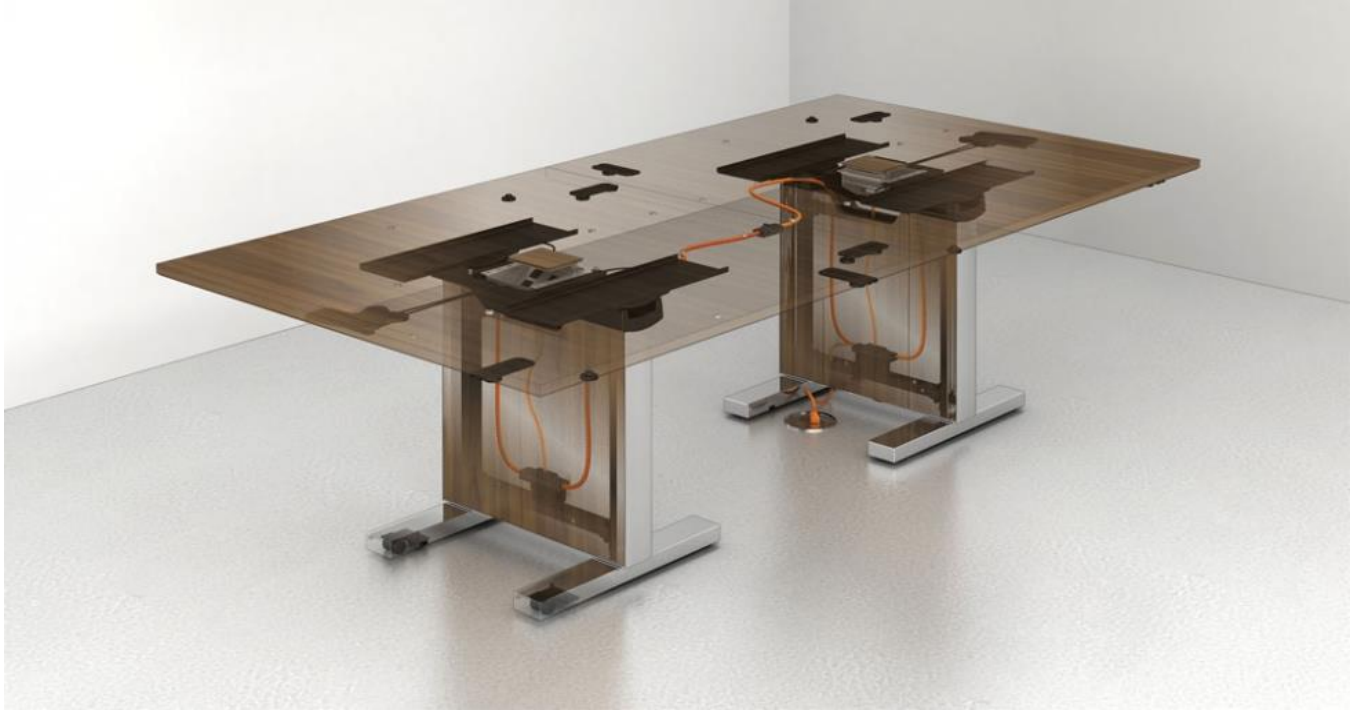

Approach | 2017 Pricing

Brochure Specifications Page 6

Description	Base Model Number	Price Per	Total
54" x 54" Square Nesting Table (2)	APSG-5454-2-V		$ 14,927.00
Polished Chrome	PCF-2		$ 1,900.00
			$ 16,827.00
	Total		$ 16,827.00

SURFACE	M35 Marron Walnut Polished Chrome Finish on Legs