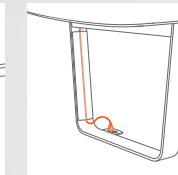

**BAJA TABLE SIZES** Surf edge profile offered in lengths from 72" to 120" with hoop and wire frame bases, and veneer tops. Crest edge profile offered in lengths from 72" to 240" with hoop and wire frame bases, veneer, laminate and glass top options. Above, all shown in Bramble Rift Cut Oak and polished chrome: a. 72" soft rectangle table with surf edge and wire frame base | b. 120" soft rectangle table with crest edge and wire frame base | c. 240" soft rectangle table with crest edge, wire frame base and center column base | d. 72" soft rectangle table with crest edge and hoop base | e. 120" soft rectangle table with surf edge and hoop base | f. 240" soft rectangle table with crest edge and hoop base.

Power Matrix Small

Tech Node

Power Rail

Hoop base

**BAJA POWER** A variety of power and data connection options offer functional, aesthetic and pricing scalability. Both base styles offer an attachable wire channel and optional wire chase for more robust wire management needs. Above: 96" x 48" soft rectangle table with surf edge, wire frame base and two Power Matrix Small doors shown in Bramble Rift Cut Oak and polished chrome. Power options and wire channel shown in details to left.