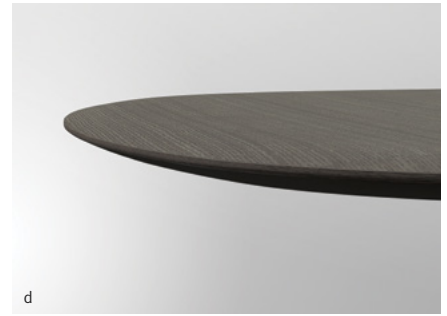

NUCRAFT

Baja

Designed by Joey Ruiten

1 Hoop base

Wire frame base

**BAJA CONFERENCE TABLES** Elegantly designed to fit a wide array of aesthetics. Wood, laminate or glass tops can be paired with either the wire frame or hoop base styles in powder coat, polished chrome and blackened nickel finish options. Above: a. 120" x 48" soft rectangle table with surf edge and hoop base shown in Natural Paldao and Aged Bronze powder coat | b. 120" x 48" rectangle table with crest edge and wire frame base shown in Bramble Rift Cut Oak and polished chrome.

**SURF EDGE**

**CREST EDGE**

**BAJA MEETING TABLES** Square and soft square tables address a various range of needs. Base options include wire frame and hoop base styles. Above: a. 54" square table with crest edge and hoop base shown in White Ash laminate with Whitecap ABS and Burnished powder coat | b. 48" round table with surf edge and wire frame base shown in Natural Paldao and polished chrome | c. 54" soft square table with crest edge and hoop base shown in black backpainted glass and Storm powder coat. **EDGE DETAILS** Right page: d. veneer surf edge shown in Bramble Rift Cut Oak | e. veneer crest edge shown in Bramble Rift Cut Oak | f. inset laminate with hardwood crest edge shown in Bright White laminate | g. laminate crest edge shown in White Ash laminate | h. glass crest edge shown in white backpainted glass.