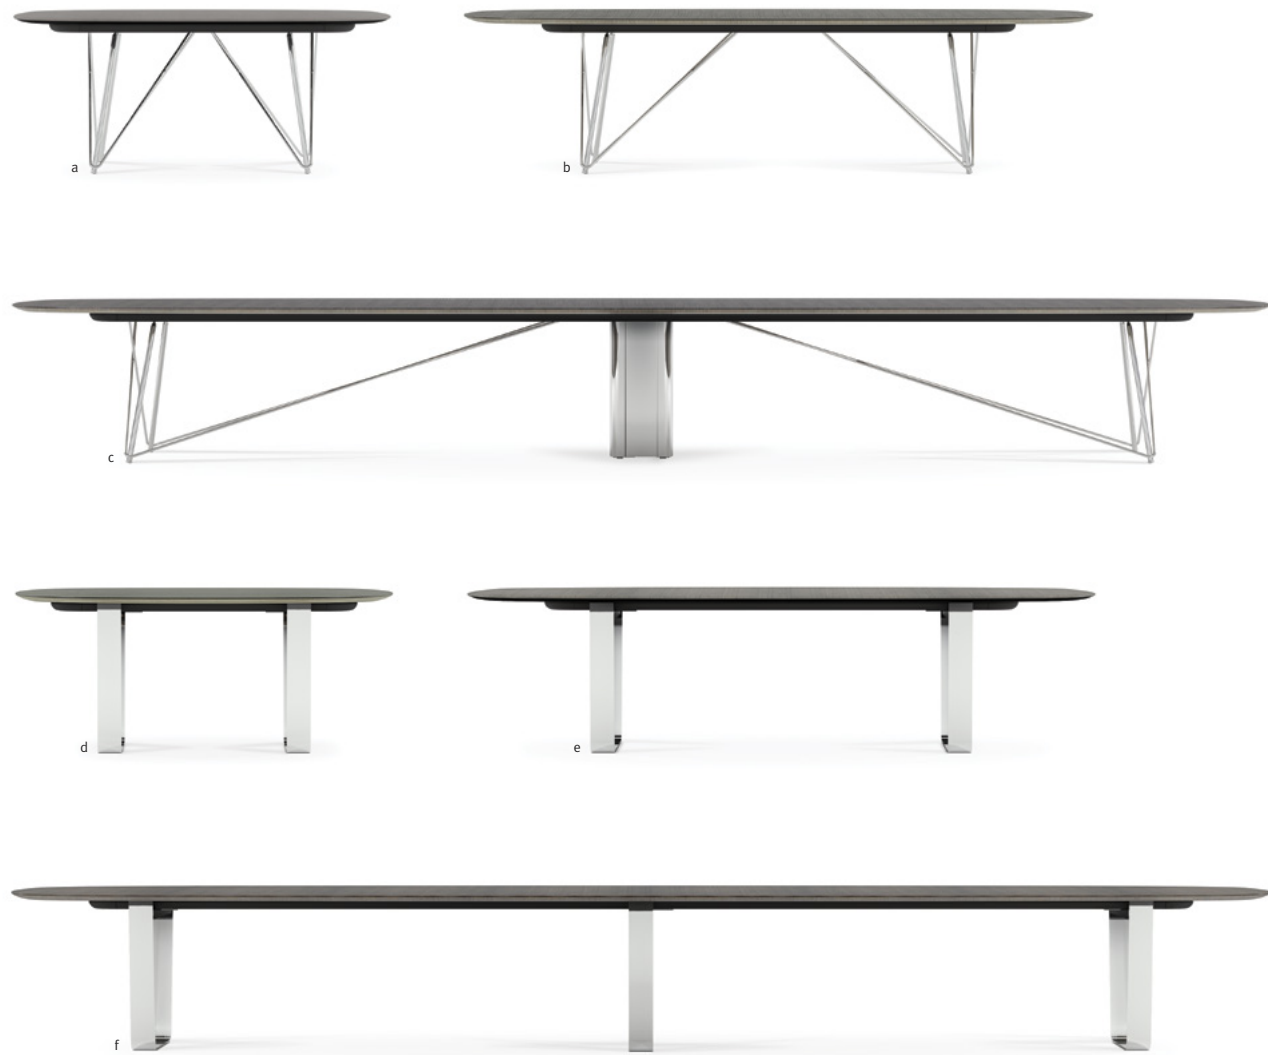

NUCRAFT

Baja

Designed by Joey Ruiten

1 Hoop base

Wire frame base

**BAJA CONFERENCE TABLES** Elegantly designed to fit a wide array of aesthetics. Wood, laminate or glass tops can be paired with either the wire frame or hoop base styles in powder coat, polished chrome and blackened nickel finish options. Above: a. 120" x 48" soft rectangle table with surf edge and hoop base shown in Natural Paldao and Aged Bronze powder coat | b. 120" x 48" rectangle table with crest edge and wire frame base shown in Bramble Rift Cut Oak and polished chrome.

**BAJA TABLE SIZES** Surf edge profile offered in lengths from 72" to 120" with hoop and wire frame bases, and veneer tops. Crest edge profile offered in lengths from 72" to 240" with hoop and wire frame bases, veneer, laminate and glass top options. Above, all shown in Bramble Rift Cut Oak and polished chrome: a. 72" soft rectangle table with surf edge and wire frame base | b. 120" soft rectangle table with crest edge and wire frame base | c. 240" soft rectangle table with crest edge, wire frame base and center column base | d. 72" soft rectangle table with crest edge and hoop base | e. 120" soft rectangle table with surf edge and hoop base | f. 240" soft rectangle table with crest edge and hoop base.