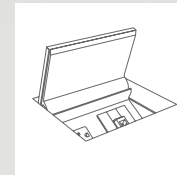

**SURF EDGE**

**CREST EDGE**

**BAJA MEETING TABLES** Square and soft square tables address a various range of needs. Base options include wire frame and hoop base styles. Above: a. 54" square table with crest edge and hoop base shown in White Ash laminate with Whitecap ABS and Burnished powder coat | b. 48" round table with surf edge and wire frame base shown in Natural Paldao and polished chrome | c. 54" soft square table with crest edge and hoop base shown in black backpainted glass and Storm powder coat. **EDGE DETAILS** Right page: d. veneer surf edge shown in Bramble Rift Cut Oak | e. veneer crest edge shown in Bramble Rift Cut Oak | f. inset laminate with hardwood crest edge shown in Bright White laminate | g. laminate crest edge shown in White Ash laminate | h. glass crest edge shown in white backpainted glass.

**BAJA TABLE SIZES** Surf edge profile offered in lengths from 72" to 120" with hoop and wire frame bases, and veneer tops. Crest edge profile offered in lengths from 72" to 240" with hoop and wire frame bases, veneer, laminate and glass top options. Above, all shown in Bramble Rift Cut Oak and polished chrome: a. 72" soft rectangle table with surf edge and wire frame base | b. 120" soft rectangle table with crest edge and wire frame base | c. 240" soft rectangle table with crest edge, wire frame base and center column base | d. 72" soft rectangle table with crest edge and hoop base | e. 120" soft rectangle table with surf edge and hoop base | f. 240" soft rectangle table with crest edge and hoop base.