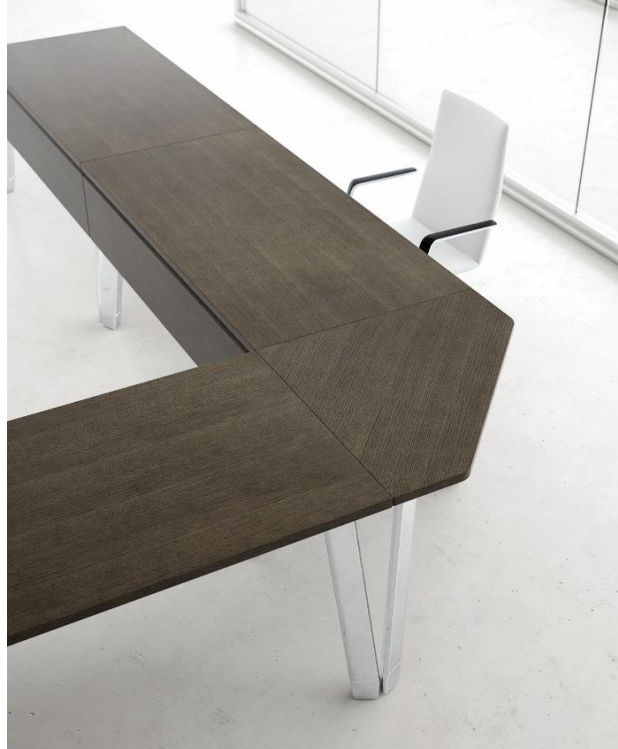

**Agility | 2019 Pricing**  
**Brochure Specifications Cover**

Description	Base Model Number	Price Per	Total
30" x 60" Fixed Leg Table (3)	AGF-3060-FE-SQ	\$ 2,888	\$ 8,664
Wood Modesty Panels (3)	WM60	\$ 989	\$ 2,967
Ganging Connectors (3)	-GCA	\$ 208	\$ 624
High Polished Finish (3)	-HPFA	\$ 714	\$ 2,142
			<b>\$ 14,397</b>
90-degree Fixed Leg Bridge Table, 30"	AGB90-30-FE-SQ	\$ 1,807	\$ 1,807
High Polished Finish	HPFA	\$ 250	\$ 250
			<b>\$ 2,057</b>
	<b>Total</b>		<b>\$ 16,454</b>
<b>SURFACE</b>	G30 Zinc Walnut High Polish Finish on legs	<b>CHAIR</b>	Davis <i>Sola</i>

**Agility | 2019 Pricing**  
**Brochure Specifications Pages 2-3**

Description	Base Model Number	Price Per	Total
30" x 60" Fixed Leg Table (5)	AGF-3060-FE-SQ	\$ 2,888	\$ 14,440
Wood Modesty Panels (5)	WM60	\$ 989	\$ 4,945
Ganging Connectors (5)	-GCA	\$ 208	\$ 1,040
High Polished Finish (5)	-HPFA	\$ 714	\$ 3,570
			<b>\$ 23,995</b>
90-degree Fixed Leg Bridge Table, 30" (2)	AGB90-30-FE-SQ	\$ 1,807	\$ 3,614
High Polished Finish (2)	HPFA	\$ 250	\$ 500
Power Matrix with Wood Door (4)	PM-SM-W	\$ 1,318	\$ 5,272
			<b>\$ 9,386</b>
	<b>Total</b>		<b>\$ 33,381</b>

SURFACE	G30 Zinc Walnut High Polish Finish on legs	CHAIR	Davis Sola
---------	---	-------	------------