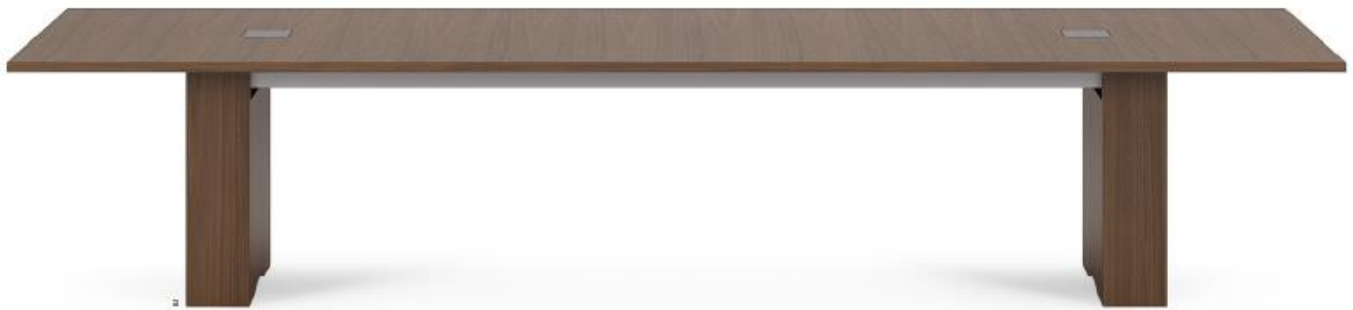

## Power | 2019 Pricing

Brochure Specifications Page 4

Description	Base Model Number	Total
54" x 54" Approach Table	APS-54-V	\$ 7,193
Polished Chrome Leg Finish	-PCF	\$ 1,014
Charging Plane	PLANE	\$ 1,328
	<b>Total</b>	<b>\$ 9,535</b>

SURFACE

M27 Walnut Linea  
Polished Chrome

**Power | 2019 Pricing**  
**Brochure Specifications Page 5**

Description	Base Model Number	Price Per	Total
144" x 48" Flow rectangle table with expandable rectangle bases	FWNT-14448-V-VX	\$ 10,749	\$ 10,749
Power Matrix Small (2)	PM-SM-M	\$ 1,044	\$ 2,088
<b>Total</b>			<b>\$ 12,837</b>