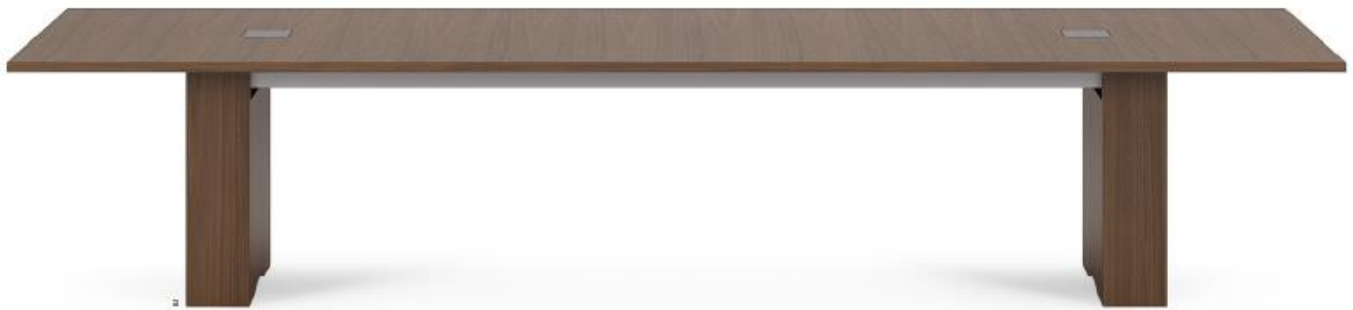

Power | 2019 Pricing

Brochure Specifications Page 4

Description	Base Model Number	Total
54" x 54" Approach Table	APS-54-V	\$ 7,193
Polished Chrome Leg Finish	-PCF	\$ 1,014
Charging Plane	PLANE	\$ 1,328
	Total	\$ 9,535

SURFACE

M27 Walnut Linea
Polished Chrome

Power | 2019 Pricing
Brochure Specifications Page 5

Description	Base Model Number	Price Per	Total
144" x 48" Flow rectangle table with expandable rectangle bases	FWNT-14448-V-VX	\$ 10,749	\$ 10,749
Power Matrix Small (2)	PM-SM-M	\$ 1,044	\$ 2,088
Total			\$ 12,837