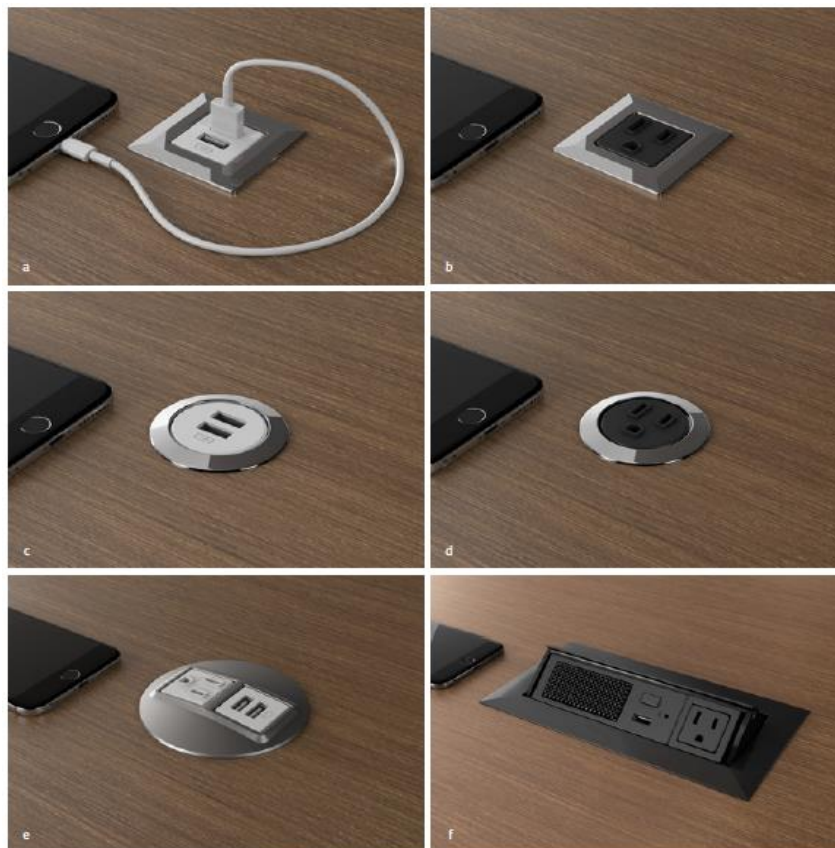

Power | 2019 Pricing

Brochure Specifications Page 3

Description	Base Model Number	Total
a. USB Spec - Square	USB-SQ-W	$ 169
b. Power Spec - Square	PWR-SQ-B	$ 79
c. USB Spec - Round	USB-R-W	$ 169
d. Power Spec - Round	PWR-R-B	$ 79
e. Power Dot	PDOT3	$ 335
f. Tech Node with Bluetooth	PUP-SPEAKER	$ 581
Total		$ 1,412

SURFACE

- a. White with Polished Chrome
  - b. Black with Polished Chrome
  - c. White with Polished Chrome
  - d. Black with Polished Chrome
  - e. White with Satin Nickel
  - f. Black Anodized Aluminum
2. (All veneer surfaces are Walnut Linea)