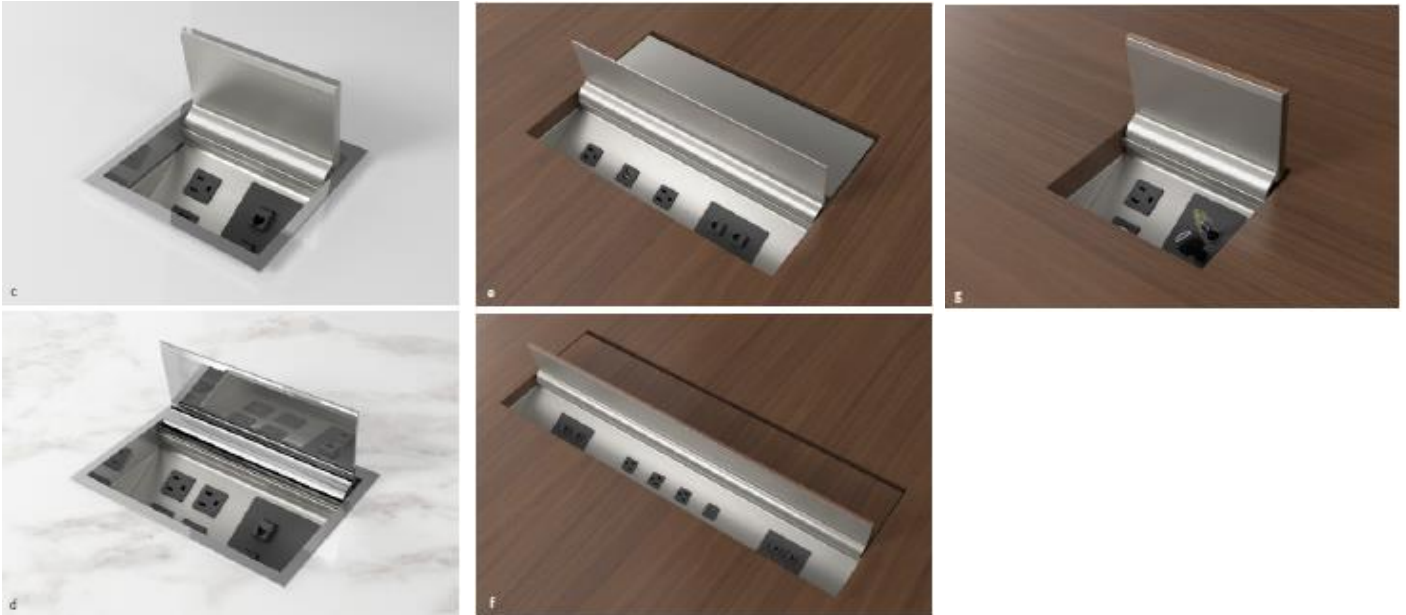

Power | 2019 Pricing

Brochure Specifications Page 6

Description	Base Model Number	Total
c. Power Matrix Small	PM-SM-G	$ 1,044
d. Power Matrix Medium	PM-MD-G	$ 1,648
e. Power Matrix Large	PM-LG-M	$ 2,745
f. Power Matrix X-Large	PM-XL-W	$ 4,281
g. Power Matrix Small shown with Retractor (retractor priced separately)	PM-SM-W	$ 1,318
g. CAT6 Retractor	CR-CAT6	$ 635
Total		$ 11,671

SURFACE

- c. WG WhiteGloss Glass and Polished Chrome
- d. ST03 Bianco Carrara Stone and Polished Chrome
- e. M35 Marron Walnut and A8006 Foil Powdercoat
- f. M35 Marron Walnut
- g. M35 Marron Walnut