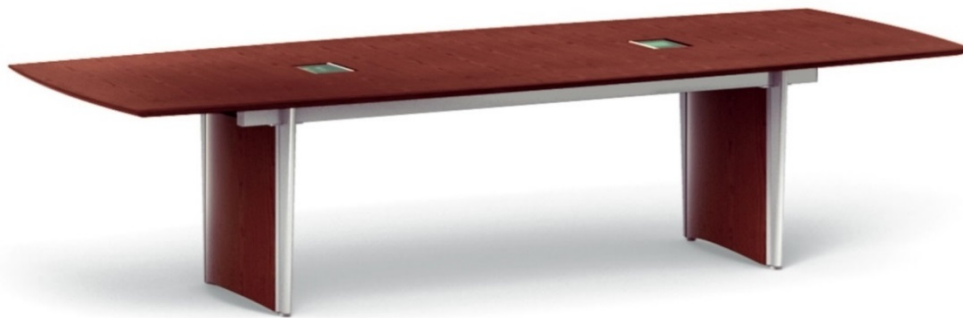

SURFACE

G25 Natural Walnut
A8006 Foil

* For availability and pricing please
contact Nucraft Quotes:
quotes@nucraft.com

Saber | 2019 Pricing

Brochure Specifications Pages 2-3

Description	Base Model Number	Price Per	Total
144" x 54" Rectangle with Panel Bases (2 Bases)	SB-14454-PB	\$ 11,325	\$ 11,325
Tech Bay (2)	TECH-G		Discontinued*
Total			\$ 11,325

SURFACE

G25 Natural Walnut
A8006 Foil

* For availability and pricing please contact Nucraft Quotes: quotes@nucraft.com

Saber | 2019 Pricing
Brochure Specifications Page 4

Description	Base Model Number	Price Per	Total
72" x 29" Round with Concave Column Base	SC-7229-SM	\$ 6,983	\$ 6,983
Total			\$ 6,983

SURFACE
 G95 Spring Cherry
 A8006 Foil

Saber | 2019 Pricing

Brochure Specifications Page 4

Description	Base Model Number	Price Per	Total
72" x 29" Boat with Panel Bases (2 Bases)	SB-12048-PB	\$ 8,637	\$ 8,637
Tech Bays (2)	TECH-G		Discontinued*
Total			\$ 8,637