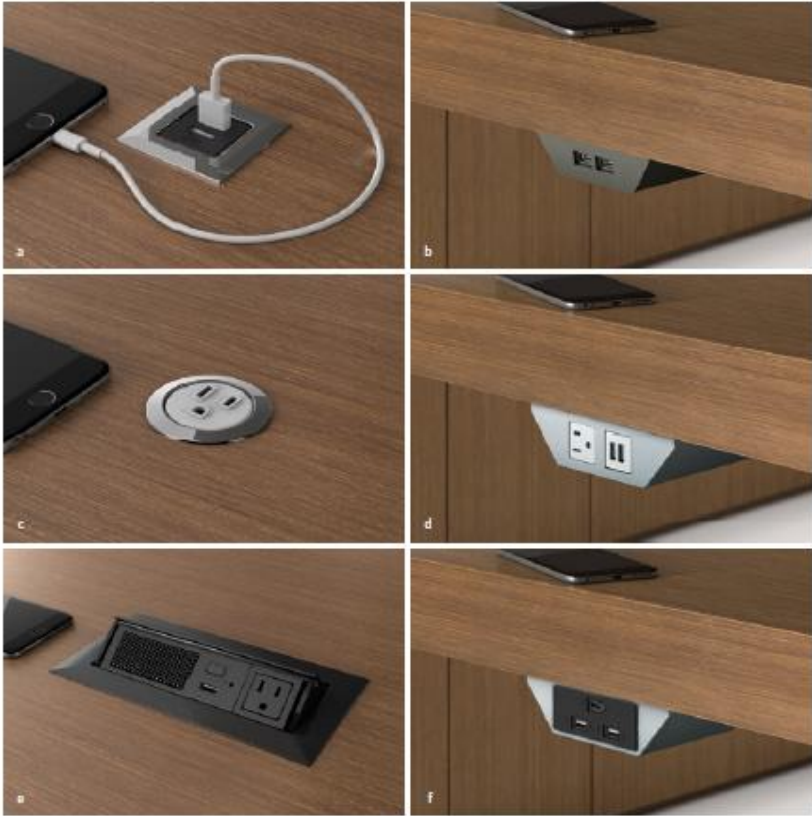

Tesano | 2019 Pricing

Brochure Specifications Page 6

Description	Base Model Number	Total
a. Square USB Spec	USB-SQ-B	$ 169.00
b. Charging Trac	TRAC-2	$ 1,416.00
c. Round Power Spec	PWR-R-W	$ 79.00
d. Power Rail	TE-RAIL-1-H-S1	$ 933.00
e. Tech Node with Bluetooth	PUP-SPEAKER	$ 581.00
f. Data Rail	TE-RAIL-DATA	$ 423.00