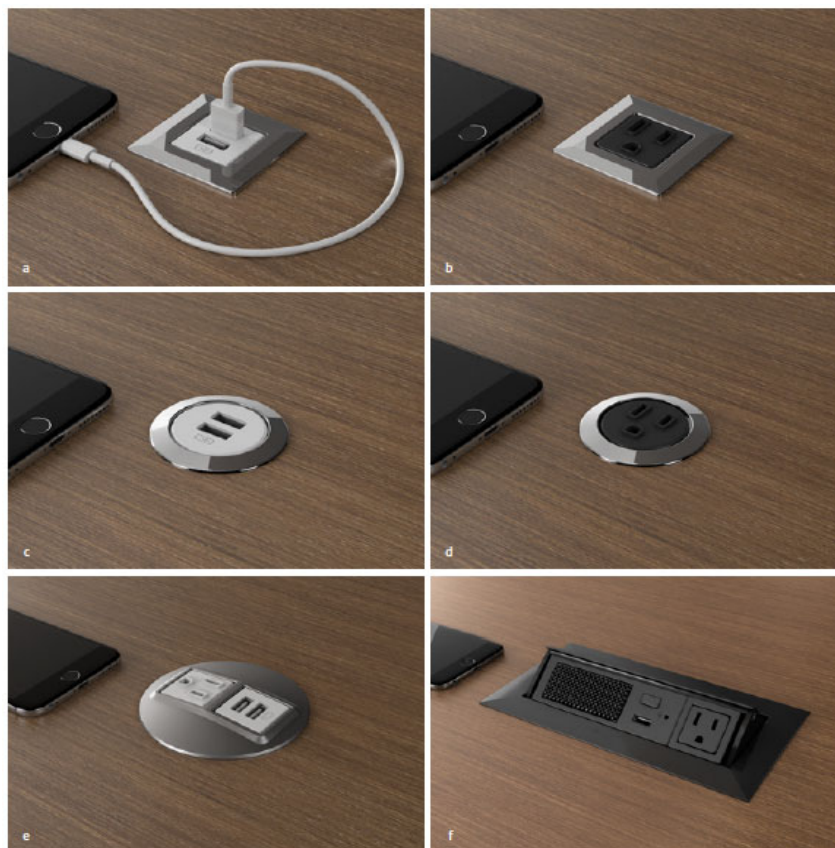

Power | 2021 Pricing

Brochure Specifications Page 3

Description	Base Model Number	Total
a. USB Spec - Square	USB-SQ-W	$ 184
b. Power Spec - Square	PWR-SQ-B	$ 87
c. USB Spec - Round	USB-R-W	$ 184
d. Power Spec - Round	PWR-R-B	$ 87
e. Power Dot	PDOT3	$ 363
f. Tech Node with Bluetooth	PUP-SPEAKER	$ 630
Total		$ 1,535

SURFACE

a. White with Polished Chrome
b. Black with Polished Chrome
c. White with Polished Chrome
d. Black with Polished Chrome
e. White with Satin Nickel
f. Black Anodized Aluminum
(All veneer surfaces are Walnut Linea)