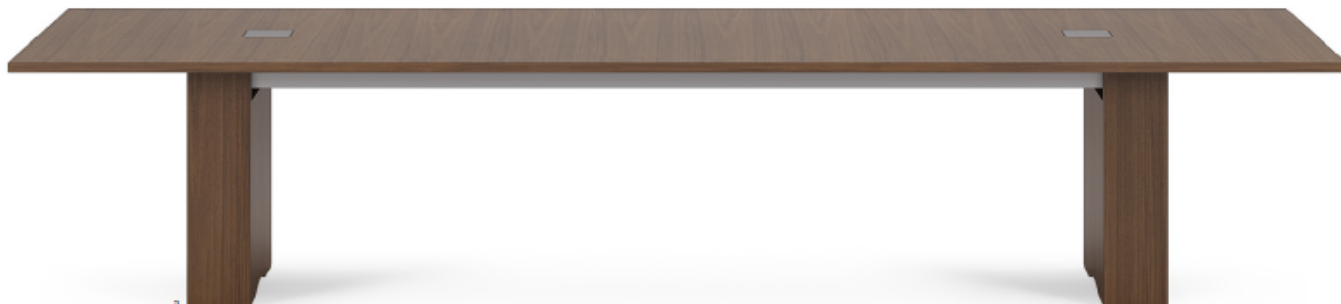

Power | 2021 Pricing

Brochure Specifications Page 5

Description	Base Model Number	Price Per	Total
144" x 48" Flow rectangle table with expandable rectangle bases	FWNT-14448-V-VX	$ 11,301	$ 11,301
Power Matrix Small (2)	PM-SM-M	$ 1,130	$ 2,260
Total			$ 13,561

SURFACE

M35 Marron Walnut
A8006 Foil Powdercoat