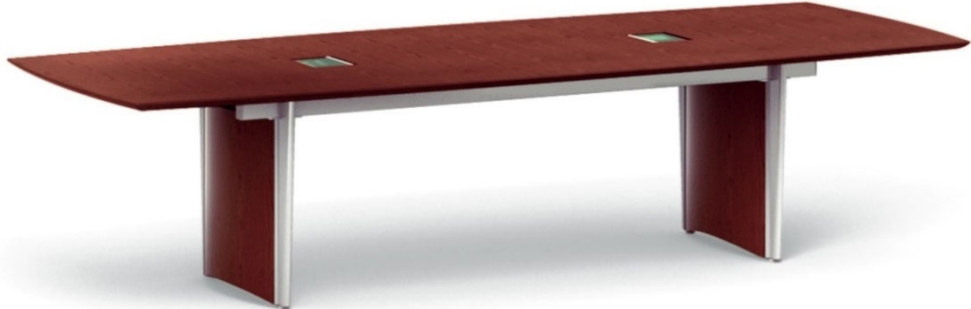

SURFACE

G25 Natural Walnut
A8006 Foil

* For availability and pricing please contact Nucraft Quotes: quotes@nucraft.com

Saber | 2021 Pricing

Brochure Specifications Pages 2-3

Description	Base Model Number	Price Per	Total
144" x 54" Rectangle with Panel Bases (2 Bases)	SB-14454-PB	\$ 12,397	\$ 12,397
Tech Bay (2)	TECH-G	\$ 1,783	Discontinued*
Total			\$ 12,397

Description	Base Model Number	Price Per	Total
72" x 29" Round with Concave Column Base	SC-7229-SM	\$ 8,451	\$ 8,451
Total			\$ 8,451

SURFACE

G95 Spring Cherry
A8006 Foil

Saber | 2021 Pricing

Brochure Specifications Page 4