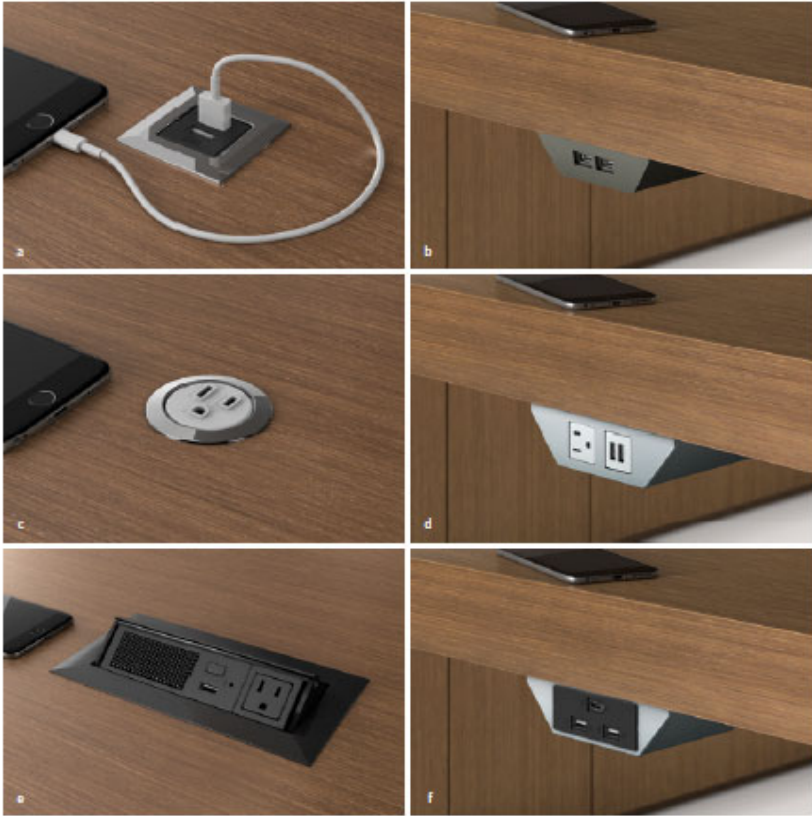

Tesano | 2021 Pricing

Brochure Specifications Page 6

Description	Base Model Number		Total
a. Square USB Spec	USB-SQ-B	$	175
b. Charging Trac	TRAC-2	$	1,532
c. Round Power Spec	PWR-R-W	$	82
d. Power Rail	TE-RAIL-1-H-S1	$	1,010
e. Tech Node with Bluetooth	PUP-SPEAKER	$	630
f. Data Rail	TE-RAIL-DATA	$	458