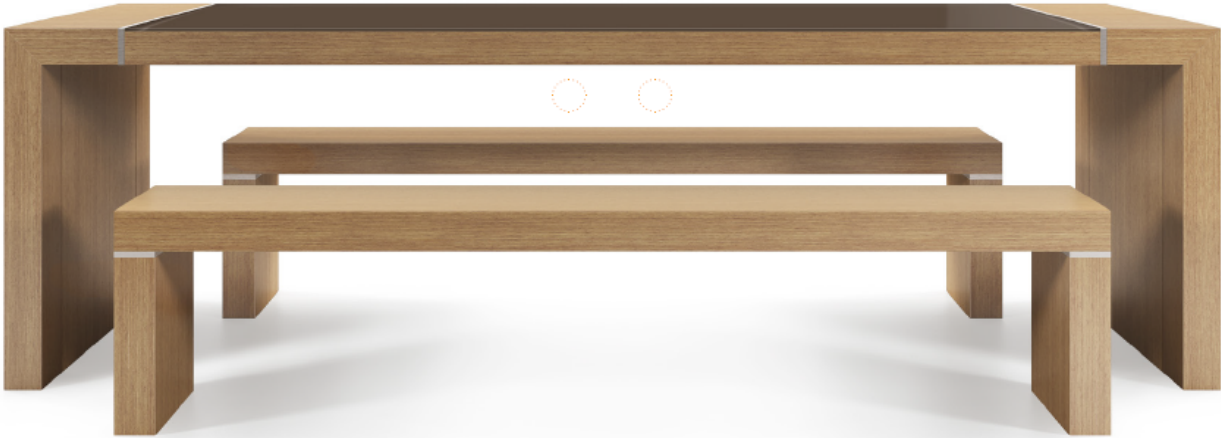

Tesano | 2021 Pricing

Brochure Specifications Cover

Description	Base Model Number	Price Per	Total
96" x 30" Conference Table with Plank Veneer	TETC-9630-42-PW	\$ 9,469	\$ 9,469
Total			\$ 9,469

SURFACE

M38 Natural Plank Walnut

Tesano | 2021 Pricing

Brochure Specifications Pages 1-2

Description	Base Model Number	Price Per	Total
96" x 42" Conference table with glass inset top	TETC-9642-30-V-G	\$ 9,111	\$ 9,111
72" Bench	TETB-72-V	\$ 3,810	\$ 7,620
Total			\$ 16,731

SURFACE

M08 Oak Linea
VG Clove Gloss Glass

Tesano | 2021 Pricing

Brochure Specifications Page 3 -4

Description	Base Model Number	Price Per	Total
a. 84" x 24" Standing Height Table	TETC-8424-42-V-G	\$ 7,900	\$ 7,900
Anodized Aluminum	-MBA	\$ 141	\$ 141
Satin Glass	-TSSG	\$ 405	\$ 405
	Total		\$ 8,446
b. 120" x 30" Seated Height Table	TETC-12030-30-NW-G	\$ 9,451	\$ 9,451
	Total		\$ 9,451
c. 108" x 36" Seated Height Table	TETC-10836-30-PL	\$ 6,873	\$ 6,873
	Total		\$ 6,873
c. 72" Benches	TETB-72-PL	\$ 3,428	\$ 3,428
	Total		\$ 3,428