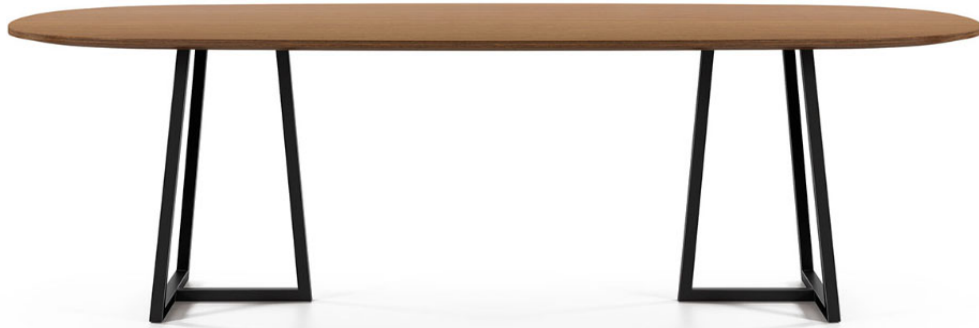

Two4Six | 2021 Pricing
Brochure Specifications Cover

Description	Base Model Number	Price Per	Total
96" x 48" Soft Rectangle Meeting Table with Open Frame Base	TFF-9648-V-OF	\$ 5,820	\$ 5,820
Total			\$ 5,820

SURFACE

M27 Walnut Linea
A44 Black Powdercoat

Two4Six | 2021 Pricing
Brochure Specifications Pages

Description	Base Model Number	Price Per	Total
84"x48" soft rectangle table with metal post legs	TFF-8448-V-ML	\$ 3,896	\$ 3,896
84"x48" rectangle standing height table with open frame base	TFP-4884-V-OF	\$ 5,562	\$ 5,562
Total			\$ 9,458

SURFACE

A shown in Canyon Paldao with polished chrome
 Canyon Paldao with polished chrome

B. shown in

Two4Six | 2021 Pricing
Brochure Specifications Page

Description	Base Model Number	Price Per	Total
A. 54" round table with cylinder base	TFR-54-S-PC	\$ 9,770	\$ 9,770
B. 72"x42" rectangle table with open frame base	TFT-7242-V-OF	\$ 4,126	\$ 4,126
Total			\$ 13,896

SURFACE	F. shown in Dune Flat Cut Oak
	G. shown in Carrara Marble and polished chrome

Two4Six | 2021 Pricing
Brochure Specifications Page

Description	Base Model Number	Price Per	Total
H. 72"x42" soft rectangle table with metal post legs	TFF-7242-P-ML	\$ 2,927	\$ 2,927
I. 54" round table with metal post legs	TFR-54-V-ML	\$ 2,851	\$ 2,851
Total			\$ 5,778