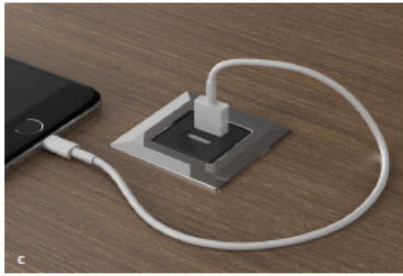

SURFACE

J. shown in Thicket Paldao

K. shown in Silver Birch Linea and black powder coat

Two4Six | 2021 Pricing
Brochure Specifications Page

Description	Base Model Number	Price Per	Total
A. 84"x48" D-shape standing height media table with open frame and slab base and monitor panel	TFN-4884-V-OF	\$ 5,358	
	MP36	\$ 1,699	\$ 7,057
B. 84"x48" D-shape seated height media table with credenza base and monitor panel	TFX-4884-V-ML	\$ 10,434	
	MP	\$ 517	\$ 10,951
	Total	\$ 18,008	

SURFACE	A. shown in Oak Linea and Storm powder coat
	B. shown in Walnut Linea and polished chrom

Two4Six | 2021 Pricing
Brochure Specifications Page

Description	Base Model Number	Price Per
C. USB Spec	USB-SQ-B	\$ 175
D. Power Spec	PWR-R-W	\$ 82
E. Tech Node with Bluetooth	PUP-SPEAKER	\$ 630
F. Small Power Matrix	PM-SM-M	\$ 1,130
G. Charging Trac	TRAC-2	\$ 1,532
H. Power Rail	TF-RAIL-S1	\$ 1,010