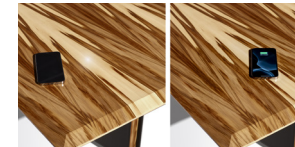

Shapes & Sizes

Available in: veneer, laminate, Fenix®, glass, & stone

Rectangle
L: 96"-240"
W: 42" to 72"

Boat
L: 96" to 240"
W: 36"/48" to 54"/72"

Round
D: 42" to 96"

Edge + Surfaces

2" Thick
Available in: veneer

Square Edge
Available in: veneer, laminate, Fenix®, glass, & stone

Square Edge with Metal Detail
Available in: veneer, laminate, Fenix®, glass, & stone

Chamfer Edge
Available in: veneer & stone (rectangle tables only)

Chamfer Edge with Metal Detail
Available in: veneer & stone (rectangle tables only)

Power Options

Tabletop Power

Power Matrix
Compact, Small, Medium, Large & Extra Large

Wireless Charging

Two Port Power Cap