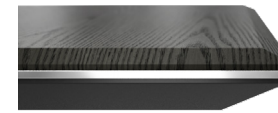

ASCARI CONFERENCE

Bases

Open X-Panel Base

Open Panel Base

Closed X-Panel Base

Closed Panel Base

Column Base

Island Base

Shapes & Sizes

Available in: veneer, laminate, Fenix®, glass, & stone

Rectangle
L: 96"-240"
W: 42" to 72"

Boat
L: 96" to 240"
W: 36"/48" to 54"/72"

Round
D: 42" to 96"

Edge + Surfaces

2" Thick
Available in: veneer

Square Edge
Available in: veneer, laminate, Fenix®, glass, & stone

Square Edge with Metal Detail
Available in: veneer, laminate, Fenix®, glass, & stone

Chamfer Edge
Available in: veneer & stone (rectangle tables only)

Chamfer Edge with Metal Detail
Available in: veneer & stone (rectangle tables only)

Power Options

Tabletop Power

Power Matrix
Compact, Small, Medium, Large & Extra Large

Wireless Charging

Two Port Power Cap