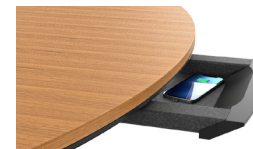

Power Drawers