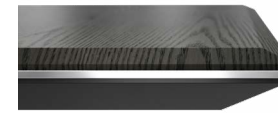

Shapes & Sizes

Available in: veneer, laminate, Fenix®, glass, & stone

Rectangle
L: 96"-240"
W: 42" to 72"

Boat
L: 96" to 240"
W: 36"/48" to 54"/72"

Round
D: 42" to 96"

Edge + Surfaces

2" Thick
Available in: veneer

Square Edge
Available in: veneer, laminate, Fenix®, glass, & stone

Square Edge with Metal Detail
Available in: veneer, laminate, Fenix®, glass, & stone

Chamfer Edge
Available in: veneer & stone (rectangle tables only)

Chamfer Edge with Metal Detail
Available in: veneer & stone (rectangle tables only)

Power Options

Tabletop Power

Power Matrix
Compact, Small, Medium, Large & Extra Large

Wireless Charging

Two Port Power Cap