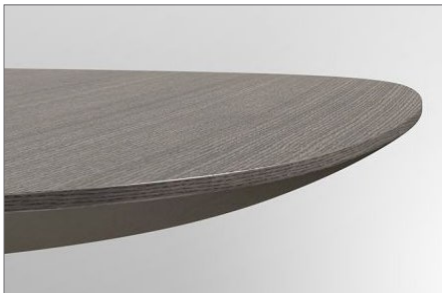

BAJA

NUCRAFT

Standard Materials Guide

We've crafted our materials palette using the same demanding standards that distinguish our furniture, understanding that thoughtful design and attention to every detail elevate your possibilities.

[View and Order Samples Here](#)

MATERIAL OPTIONS

Top: Crest Edge
(All top shapes)

- Veneer
- Glass (*Requires subtop paint selection*)
- Laminate with ABS Edge
- Planked Veneer

Top: Surf Edge
(Rounds, Soft Squares, Soft Rectangles)