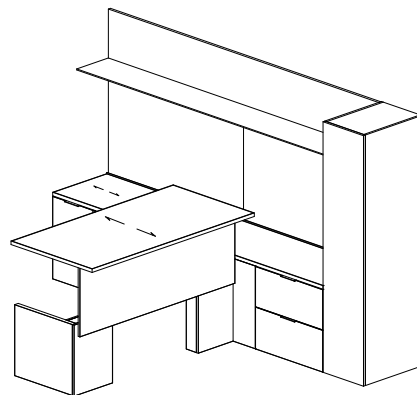

ADJUSTABLE HEIGHT PRIMARY WORK SURFACE

TYPICAL CAM-04-T // RIGHT-HAND STATION

COMPONENT	MODEL #	DIMENSIONS	DESCRIPTION	PRICE
Side Credenza	CBC-24120-V	24 x 120	Veneer Work surface	3,118
Work surface Support - Side Credenza	CBPS-FF-1824-V	18 x 24	Veneer File / File Storage Pedestal	2,303
Access Panel- Side Credenza	CBAP-2S-V		Veneer Access Panel to Span Opening 67-84"	1,104
Work surface Support - Side Credenza	CBPS-LF-3024-V	30 x 24	Veneer Lateral File Storage Pedestal	2,541
Work surface Height Adj Panel Leg - Desk	CBARO-3672-R-V	36 x 72	Veneer Work surface, Panels w/ Lift Mechanism, and Modesty	9,123
Overhead	CBMM-12070-V	120 x 13	Single Metal Shelf w/ Veneer Back Panel	3,643
Back Panel	CBTF-43120-COM	120 x 43	Fabric Tackboard -COM	896
Tower	CBTW-18-2684-R-V	18 x 26 x 84.5	Veneer Wardrobe Tower	4,318