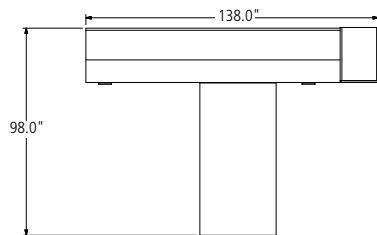

ADJUSTABLE HEIGHT PRIMARY WORK SURFACE

TYPICAL CAM-04-T // RIGHT-HAND STATION

COMPONENT	MODEL #	DIMENSIONS	DESCRIPTION	PRICE
Side Credenza	CBC-24120-V	24 x 120	Veneer Work surface	3,118
Work surface Support - Side Credenza	CBPS-FF-1824-V	18 x 24	Veneer File / File Storage Pedestal	2,303
Access Panel- Side Credenza	CBAP-2S-V		Veneer Access Panel to Span Opening 67-84"	1,104
Work surface Support - Side Credenza	CBPS-LF-3024-V	30 x 24	Veneer Lateral File Storage Pedestal	2,541
Work surface Height Adj Panel Leg - Desk	CBARO-3672-R-V	36 x 72	Veneer Work surface, Panels w/ Lift Mechanism, and Modesty	9,123
Overhead	CBMM-12070-V	120 x 13	Single Metal Shelf w/ Veneer Back Panel	3,643
Back Panel	CBTF-43120-COM	120 x 43	Fabric Tackboard -COM	896
Tower	CBTW-18-2684-R-V	18 x 26 x 84.5	Veneer Wardrobe Tower	4,318