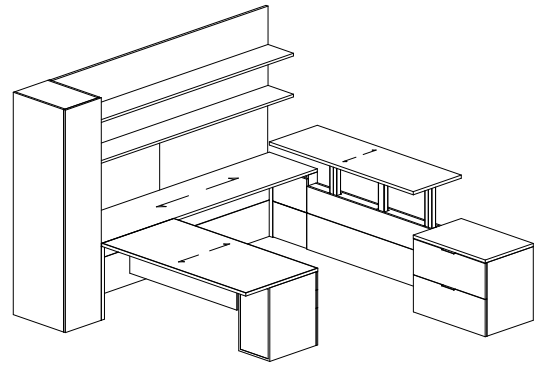

ADJUSTABLE HEIGHT SECONDARY WORK SURFACE

TYPICAL CAM-07-U // LEFT-HAND STATION

COMPONENT	MODEL #	DIMENSIONS	DESCRIPTION	PRICE
Tower	CBTW-18-2684-L-V	18 x 26 x 84.5	Veneer Wardrobe Tower	4,318
Desk Work Surface	CBRO-3672-V	36 x 72	Veneer Work surface	2,763
Work Surface Support - Desk	CBPS-BBF-1530-V	15.5 x 30	Veneer Box / Box/ File Storage Pedestal	2,291
Option: Modesty	-MPWH		Half Height Veneer Modesty Panel	965
Side Credenza	CBC-24108-V	24 x 108	Veneer Work surface	2,847
Work Surface Support - Side Credenza	CBPLK-24-V	1.5 x 24	Veneer Panel Support	849
Access Panel	CBAP-4S-V		Veneer Access Panel to Span Opening 103-120"	1,336
Work Surface Support - Side Credenza	CBPLH-24-V	5 x 24	Veneer Panel Support w/ Hinged Door	1,284
Run-Off Work Surface	CBBR-24108-V	108 x 24	Veneer Work surface	2,847
Work Surface Support - Run-Off	CBA-W-72-R-V	72 x 5	Work surface Support Wall w/ Lift Mechanism	5,707
Work Surface Support - Run-Off	CBPS-LF-3624-V	36 x 24	Veneer Lateral File Storage Pedestal	2,793
Overhead	CBWW-10884-V	108 x 13	Double Wood Shelf w/ Veneer Back Panel	4,338
Back Panel	CBTF-29108-COM	108 x 29	Fabric Tackboard -COM	823