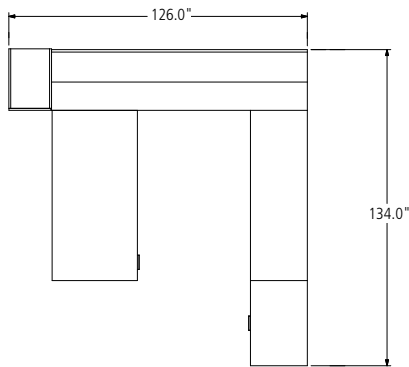

ADJUSTABLE HEIGHT SECONDARY WORK SURFACE

TYPICAL CAM-07-U // LEFT-HAND STATION

COMPONENT	MODEL #	DIMENSIONS	DESCRIPTION	PRICE
Tower	CBTW-18-2684-L-V	18 x 26 x 84.5	Veneer Wardrobe Tower	4,318
Desk Work Surface	CBRO-3672-V	36 x 72	Veneer Work surface	2,763
Work Surface Support - Desk	CBPS-BBF-1530-V	15.5 x 30	Veneer Box / Box/ File Storage Pedestal	2,291
Option: Modesty	-MPWH		Half Height Veneer Modesty Panel	965
Side Credenza	CBC-24108-V	24 x 108	Veneer Work surface	2,847
Work Surface Support - Side Credenza	CBPLK-24-V	1.5 x 24	Veneer Panel Support	849
Access Panel	CBAP-4S-V		Veneer Access Panel to Span Opening 103-120"	1,336
Work Surface Support - Side Credenza	CBPLH-24-V	5 x 24	Veneer Panel Support w/ Hinged Door	1,284
Run-Off Work Surface	CBBR-24108-V	108 x 24	Veneer Work surface	2,847
Work Surface Support - Run-Off	CBA-W-72-R-V	72 x 5	Work surface Support Wall w/ Lift Mechanism	5,707
Work Surface Support - Run-Off	CBPS-LF-3624-V	36 x 24	Veneer Lateral File Storage Pedestal	2,793
Overhead	CBWW-10884-V	108 x 13	Double Wood Shelf w/ Veneer Back Panel	4,338
Back Panel	CBTF-29108-COM	108 x 29	Fabric Tackboard -COM	823