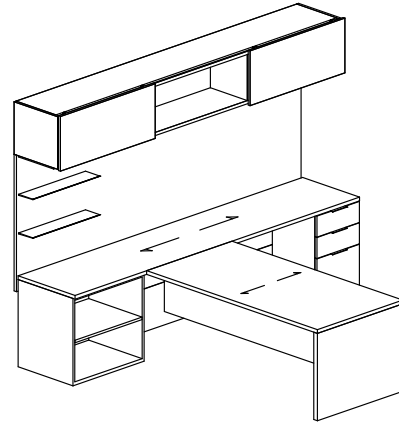

STATIONARY WORK SURFACE

Cambium is also available in a more conventional layout with a non-height adjustable work surface in multiple configurations to support all work styles and flow.

TYPICAL CAM-09-T // LEFT-HAND STATION

COMPONENT	MODEL #	DIMENSIONS	DESCRIPTION	PRICE
Side Credenza	CBC-24120-V	24 x 120	Veneer Work surface	3,118
Work Surface Support - Side Credenza	CBPS-OS-3024-V	30 x 24	Veneer Open Shelf Storage Pedestal	2,232
Access Panel	CBAP-2S-V		Access Panel for openings 67"-84"	1,104
Work Surface Support - Side Credenza	CBPS-BBF-1824-V	18 x 24	Veneer Box/ Box/ File Storage Pedestal	2,303
Desk Work surface	CBRO-3672-V	36 x 72	Veneer Work surface	2,763
Work Surface Support - Desk	CBPL-36-V	1.5 x 36	Veneer Panel Support	1,114
Option: Modesty	-MPWH		Half Height Veneer Modesty Panel	965
Overhead	CBOW-2S-120S-V	120 x 17.25	Single High Overhead w/ 2 Sliding Doors	8,051
Back Panel	CBPD-43120-V-30-MDS	120 x 43	Veneer Back Panel w/ Metal Display Shelves	4,267