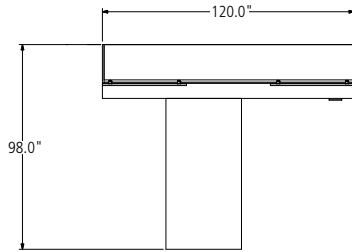

STATIONARY WORK SURFACE

Cambium is also available in a more conventional layout with a non-height adjustable work surface in multiple configurations to support all work styles and flow.

TYPICAL CAM-09-T // LEFT-HAND STATION

COMPONENT	MODEL #	DIMENSIONS	DESCRIPTION	PRICE
Side Credenza	CBC-24120-V	24 x 120	Veneer Work surface	3,118
Work Surface Support - Side Credenza	CBPS-OS-3024-V	30 x 24	Veneer Open Shelf Storage Pedestal	2,232
Access Panel	CBAP-2S-V		Access Panel for openings 67"-84"	1,104
Work Surface Support - Side Credenza	CBPS-BBF-1824-V	18 x 24	Veneer Box/ Box/ File Storage Pedestal	2,303
Desk Work surface	CBRO-3672-V	36 x 72	Veneer Work surface	2,763
Work Surface Support - Desk	CBPL-36-V	1.5 x 36	Veneer Panel Support	1,114
Option: Modesty	-MPWH		Half Height Veneer Modesty Panel	965
Overhead	CBOW-2S-120S-V	120 x 17.25	Single High Overhead w/ 2 Sliding Doors	8,051
Back Panel	CBPD-43120-V-30-MDS	120 x 43	Veneer Back Panel w/ Metal Display Shelves	4,267