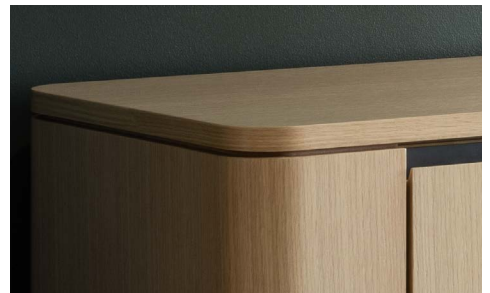

COMPATTA™

NUCRAFT

Compatta™ - Coming Early 2024

18" deep. All the functionality. Compatta is a credenza designed for small spaces.

Two Drawer Refrigerator

Stone/Glass Edge

Veneer Edge

Pull-Out Waste and Recycling Unit