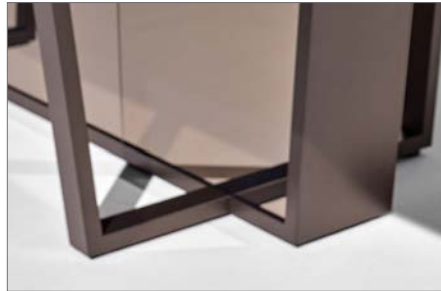

Base Frame and Legs

- Powdercoat
- Polished Chrome