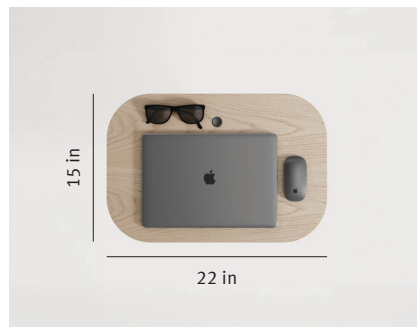

EMBER LOUNGE™ LAPTOP TABLES

NUCRAFT

EMBER LOUNGE™ LAPTOP TABLES

Designed by LAYER

Island Base Table: Veneer Top, Power Matrix with Powder Coat Metal Door and Painted Base
Laptop Table: Fenix® over Hardwood Top with Powder Coat Base

Four Post Base Table: Veneer Top and Shelf, Dual USB-C Leg Cap with Powder Coat Base

Veneer Top with Powder Coat Base

Veneer Top with Powder Coat Base

Fenix® over Painted Hardwood Top with Powder Coat Base