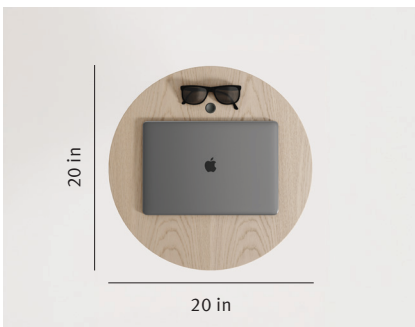

Veneer Top with Powder Coat Base