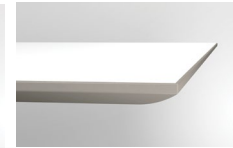

BASES

Panel Base

Rectangle Base

Expandable Rectangle Base

Hoop Base

Four Post Base

Island Base

Café Height

Metal X-Base

T-Base

Cone Base

Cylinder Base

Column Base

SHAPES & SIZES

RECTANGLE

RADIUS RECTANGLE

BOAT

SIGHTLINE

ROUND

Veneer, Laminate & Glass - L: 72"-240"
Stone - L: 84"- 240"

Veneer, Laminate, Glass,
Stone & Solid Surface
D: 36"- 84"

EDGES + SURFACES

Veneer Edge

Glass Edge

Solid Surface Edge

Stone Edge

Laminate with ABS Square Edge

Laminate with ABS Reverse Flow Edge

Laminate with Hardwood Edge

POWER OPTIONS

Power Rail

Charging Trac