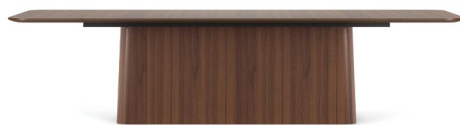

BASES

Panel Base

Rectangle Base

Expandable Rectangle Base

Hoop Base

Four Post Base

Island Base

Café Height

Metal X-Base

T-Base

Cone Base

Cylinder Base

Column Base

SHAPES & SIZES

RECTANGLE

RADIUS RECTANGLE

BOAT

SIGHTLINE

ROUND

Veneer, Laminate & Glass - L: 72"-240"
Stone - L: 84"- 240"

Veneer, Laminate, Glass,
Stone & Solid Surface
D: 36"- 84"

EDGES + SURFACES

Veneer Edge

Glass Edge