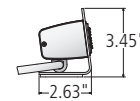

Tech Zone - Side View

ZONE-SPEAKER