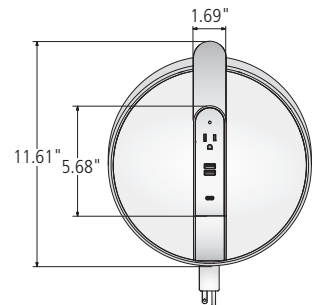

#### STAND-4C

Four simplex receptacles, two USB-A ports and one USB-C port

Cordless Charging Stand Side View

Cordless Charging Stand Top View

### Base Plate Configuration Options