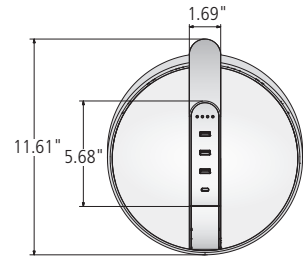

### Battery-Powered Charging Stand

At table height, this battery-powered unit provides multiple charging options for collaboration anywhere with cordless power.

- Three 2 amp USB-A charging ports
- One USB-C (18W) charging port

Battery-Powered Charging Stand Side View

Battery-Powered Charging Stand Top View