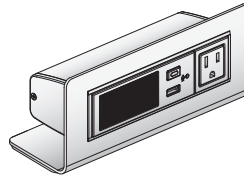

Charging Cube - Side View

### Tech Zone

Simple, easy to use and portable, this freestanding table top power option allows you to easily charge all of your devices.

Available in three configurations with a variety of power and data connectivity options. Includes a 72"-long plug-in infeed cord.

- ZONE-SPEAKER includes one simplex receptacle, one dual charging USB-A charging port and a Bluetooth speaker
- ZONE-DATA includes two simplex receptacles and two open data ports
- ZONE-USB includes two simplex receptacles, one data port and one dual charging USB-A charging port