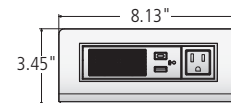

Freestanding Power Planning

Charging Cube and Tech Zone

Charging Cube

Charging Cube addresses the need for portable power. The ability to take this device anywhere for collaboration and easy connectivity makes the Charging Cube ideal for those who appreciate flexibility in their workspace.

The Charging Cube can be placed anywhere, and allow up to three devices to be charged at once.

- Three 2 amp USB charging ports
- 11,600 mAh battery capacity
- Charges completely in 4.5 hours

Tech Zone

Simple, easy to use and portable, this freestanding table top power option allows you to easily charge all of your devices.

Available in three configurations with a variety of power and data connectivity options. Includes a 72"-long plug-in infeed cord.

- ZONE-SPEAKER includes one simplex receptacle, one dual charging USB-A charging port and a Bluetooth speaker
- ZONE-DATA includes two simplex receptacles and two open data ports
- ZONE-USB includes two simplex receptacles, one data port and one dual charging USB-A charging port