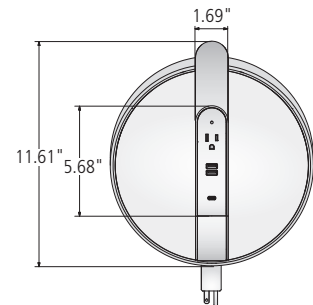

Three configurations to choose from:

STAND-1C

One simplex receptacle and two USB-A ports, and one USB-C port

STAND-3C

Three simplex receptacles, two USB-A ports, and one USB-C port

STAND-4C

Four simplex receptacles, two USB-A ports and one USB-C port

Corded Charging Stand Side View

Corded Charging Stand Top View

Base Plate Configuration Options

STAND-1C

STAND-3C

STAND-4C

Freestanding Power Options

Charging Stand (Battery-Powered)	Model #	Description	Simplex	USB-A	USB-C	Price
			Receptacles	Ports	Ports	
	STAND-B-W	Battery-Powered White Unit	-	3	1	1619
	STAND-B-B	Battery-Powered Black Unit	-	3	1	1619

General Information:

- Three ports for USB-A and one 18 Watt USB-C
- Charging cord included
- LED lights on top of the unit indicate charge level of the battery. When all 4 lights are on, the battery is fully charged.
- Uses a 40 Amp Hour battery with a 128 Watt Hour capacity. For optimal use, it should be charged every night.
- Charging capacities are estimated, based on charging from no power to full power.
 - 10-12 smart phones
 - 8-10 small tablets (5-7" in size)
 - 4 large tablets (9-11" in size)
- White unit is a combination of White aluminum on the base and neck area, and plastic in the Fog color for the trim inserts
- Weight: 12lbs