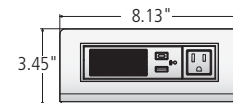

Freestanding Power Planning

Charging Cube and Tech Zone

Charging Cube

Charging Cube addresses the need for portable power. The ability to take this device anywhere for collaboration and easy connectivity makes the Charging Cube ideal for those who appreciate flexibility in their workspace.

The Charging Cube can be placed anywhere, and allow up to three devices to be charged at once.

- Three 2 amp USB charging ports
- 11,600 mAh battery capacity
- Charges completely in 4.5 hours

Tech Zone

Simple, easy to use and portable, this freestanding table top power option allows you to easily charge all of your devices.

Available in three configurations with a variety of power and data connectivity options. Includes a 72"-long plug-in infeed cord.

- ZONE-SPEAKER includes one simplex receptacle, one dual charging USB-A charging port and a Bluetooth speaker
- ZONE-DATA includes two simplex receptacles and two open data ports
- ZONE-USB includes two simplex receptacles, one data port and one dual charging USB-A charging port