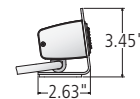

Charging Cube - Side View

Tech Zone

Simple, easy to use and portable, this freestanding table top power option allows you to easily charge all of your devices.

Available in three configurations with a variety of power and data connectivity options. Includes a 72"-long plug-in infeed cord.

- ZONE-SPEAKER includes one simplex receptacle, one dual charging USB-A charging port and a Bluetooth speaker
- ZONE-DATA includes two simplex receptacles and two open data ports
- ZONE-USB includes two simplex receptacles, one data port and one dual charging USB-A charging port

Tech Zone - Side View

ZONE-SPEAKER

ZONE-DATA

ZONE-USB

Freestanding Power Planning

Charging Stand

Battery-Powered Charging Stand

At table height, this battery-powered unit provides multiple charging options for collaboration anywhere with cordless power.