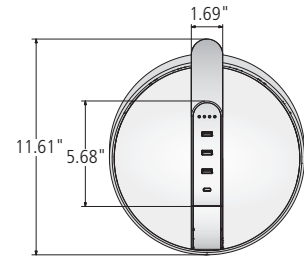

Battery-Powered Charging Stand Side View

Battery-Powered Charging Stand Top View