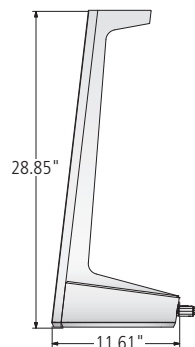

Three configurations to choose from:

STAND-1C

One simplex receptacle and two USB-A ports, and one USB-C port

STAND-3C

Three simplex receptacles, two USB-A ports, and one USB-C port

STAND-4C

Four simplex receptacles, two USB-A ports and one USB-C port

Corded Charging Stand Side View

Corded Charging Stand Top View

Base Plate Configuration Options

STAND-1C

STAND-3C

STAND-4C

Freestanding Power Options

Charging Stand (Battery-Powered)	Model #	Description	Simplex	USB-A	USB-C	Price
			Receptacles	Ports	Ports	
	STAND-B-W	Battery-Powered White Unit	-	3	1	1619
	STAND-B-B	Battery-Powered Black Unit	-	3	1	1619