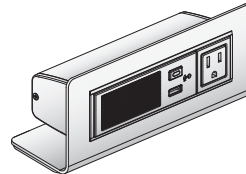

Charging Cube - Side View

Tech Zone

Simple, easy to use and portable, this freestanding table top power option allows you to easily charge all of your devices.

Available in three configurations with a variety of power and data connectivity options. Includes a 72"-long plug-in infeed cord.

- ZONE-SPEAKER includes one simplex receptacle, one dual charging USB-A charging port and a Bluetooth speaker
- ZONE-DATA includes two simplex receptacles and two open data ports
- ZONE-USB includes two simplex receptacles, one data port and one dual charging USB-A charging port

Tech Zone - Side View

ZONE-SPEAKER

ZONE-DATA

ZONE-USB

Freestanding Power Planning

Charging Stand

Battery-Powered Charging Stand

At table height, this battery-powered unit provides multiple charging options for collaboration anywhere with cordless power.

Three configurations to choose from:

STAND-1C

One simplex receptacle and two USB-A ports, and one USB-C port

STAND-3C

Three simplex receptacles, two USB-A ports, and one USB-C port

STAND-4C

Four simplex receptacles, two USB-A ports and one USB-C port