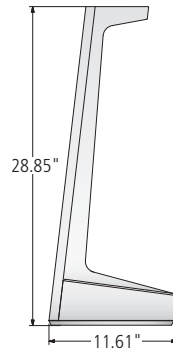

Freestanding Power Planning

Charging Stand

Battery-Powered Charging Stand

At table height, this battery-powered unit provides multiple charging options for collaboration anywhere with cordless power.

- Three 2 amp USB-A charging ports
- One USB-C (18W) charging port

Corded Charging Stand

The corded unit offers various configurations to fit your needs, while still offering easy mobility. Includes a 10'-long plug-in infeed cord.

Three configurations to choose from:

STAND-1C

One simplex receptacle and two USB-A ports, and one USB-C port

STAND-3C

Three simplex receptacles, two USB-A ports, and one USB-C port

STAND-4C

Four simplex receptacles, two USB-A ports and one USB-C port

Base Plate Configuration Options