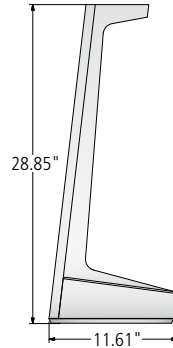

CHARGING STAND

BATTERY-POWERED CHARGING STAND

At table height, this battery-powered unit provides multiple charging options for collaboration anywhere with cordless power.

- Three 2 amp USB-A charging ports
- One USB-C (18W) charging port

CORDED CHARGING STAND

The corded unit offers various configurations to fit your needs, while still offering easy mobility. Includes a 10'-long plug-in infeed cord.

Three configurations to choose from:

STAND-1C

One simplex receptacle and two USB-A ports, and one USB-C port

STAND-3C

Three simplex receptacles, two USB-A ports, and one USB-C port

STAND-4C

Four simplex receptacles, two USB-A ports and one USB-C port

Base Plate Configuration Options