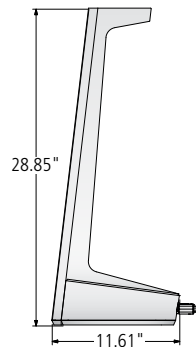

Three configurations to choose from:

STAND-1C

One simplex receptacle and two USB-A ports, and one USB-C port

STAND-3C

Three simplex receptacles, two USB-A ports, and one USB-C port

STAND-4C

Four simplex receptacles, two USB-A ports and one USB-C port

Corded Charging Stand Side View

Corded Charging Stand Top View

Base Plate Configuration Options

STAND-1C

STAND-3C

STAND-4C

CHARGING STAND, TECH ZONE AND CHARGING CUBE

CHARGING STAND (BATTERY-POWERED)	MODEL #	DESCRIPTION	SIMPLEX OUTLETS	USB-A PORTS	USB-C PORTS	PRICE
	STAND-B-W	Battery-Powered White Unit	-	3	1	1,751
	STAND-B-B	Battery-Powered Black Unit	-	3	1	1,751