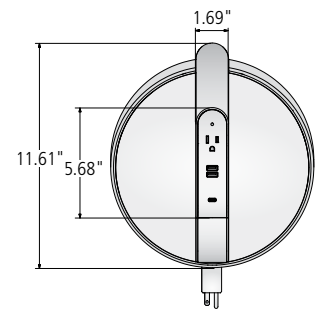

Three configurations to choose from:

STAND-1C

One simplex receptacle and two USB-A ports, and one USB-C port

STAND-3C

Three simplex receptacles, two USB-A ports, and one USB-C port

STAND-4C

Four simplex receptacles, two USB-A ports and one USB-C port

Corded Charging Stand Side View

Corded Charging Stand Top View

Base Plate Configuration Options

STAND-1C

STAND-3C

STAND-4C

CHARGING STAND, TECH ZONE AND CHARGING CUBE

CHARGING STAND (BATTERY-POWERED)	MODEL #	DESCRIPTION	SIMPLEX OUTLETS	USB-A PORTS	USB-C PORTS	PRICE
	STAND-B-W	Battery-Powered White Unit	-	3	1	1,751
	STAND-B-B	Battery-Powered Black Unit	-	3	1	1,751

GENERAL INFORMATION

- Three ports for USB-A and one 18 Watt USB-C
- Charging cord included
- LED lights on top of the unit indicate charge level of the battery. When all 4 lights are on, the battery is fully charged.
- Uses a 40 Amp Hour battery with a 128 Watt Hour capacity. For optimal use, it should be charged every night.
- Charging capacities are estimated, based on charging from no power to full power.
 - 10-12 smart phones
 - 8-10 small tablets (5-7" in size)
 - 4 large tablets (9-11" in size)
- White unit is a combination of White aluminum on the base and neck area, and plastic in the Fog color for the trim inserts
- Weight: 12lbs