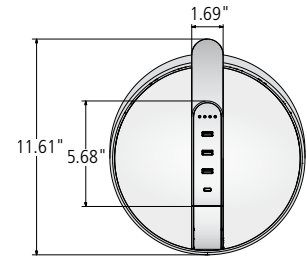

Battery-Powered Charging Stand Side View

Battery-Powered Charging Stand Top View

CORDED CHARGING STAND

The corded unit offers various configurations to fit your needs, while still offering easy mobility. Includes a 10'-long plug-in infeed cord.

Three configurations to choose from:

STAND-1C

One simplex receptacle and two USB-A ports, and one USB-C port

STAND-3C

Three simplex receptacles, two USB-A ports, and one USB-C port