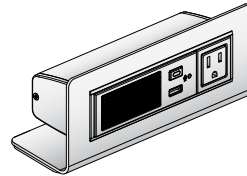

The Charging Cube can be placed anywhere, and allow up to three devices to be charged at once.

- Two 4 amp USB-A fast charging ports
- One 4 amp USB-C smart charging port
- 11,600 mAh battery capacity
- Charges completely in 4 hours

Charging Cube - Top View

Charging Cube - Side View

TECH ZONE

Simple, easy to use and portable, this freestanding table top power option allows you to easily charge all of your devices.

Available in three configurations with a variety of power and data connectivity options. Includes a 72"-long plug-in infeed cord.

Tech Zone - Side View

ZONE-SPEAKER

Includes one simplex receptacle, one dual charging USB-A charging port and a Bluetooth speaker

ZONE-SPEAKER

ZONE-DATA

Includes two simplex receptacles and two open data ports

ZONE-DATA

ZONE-USB

Includes two simplex receptacles, one data port and one dual charging USB-A charging port

ZONE-USB

CHARGING STAND

BATTERY-POWERED CHARGING STAND

At table height, this battery-powered unit provides multiple charging options for collaboration anywhere with cordless power.