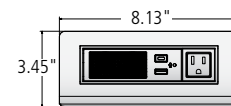

Charging Cube - Top View

Charging Cube - Side View

TECH ZONE

Simple, easy to use and portable, this freestanding table top power option allows you to easily charge all of your devices.

Available in three configurations with a variety of power and data connectivity options. Includes a 72"-long plug-in infeed cord.

Tech Zone - Side View

ZONE-SPEAKER

Includes one simplex receptacle, one dual charging USB-A charging port and a Bluetooth speaker

ZONE-SPEAKER

ZONE-DATA

Includes two simplex receptacles and two open data ports