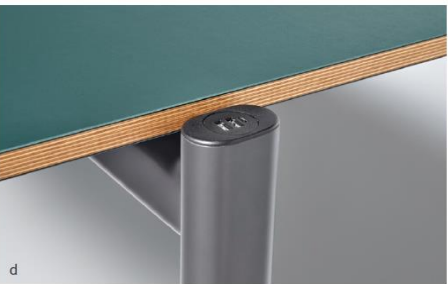

Myne | 2018 Pricing

Brochure Specifications Page 4

Description	Base Model Number	Total
c. Charging Cap (Battery Powered) - Dual USB Left Leg Cap and right blank leg cap	-MYB-USB1	$ 1,441
d. Power Cap (Corded) - Simplex Receptacle Left Leg Cap/Dual USB Right Leg Cap	-MYC-AC-USB2	$ 662
e. Power Cap (Corded) - Simplex Receptacle Left and Right Leg Cap	-MYC-AC2	$ 597
f. Power Cap (Corded) - Simplex Receptacle Left and Right Leg Cap	-MYC-AC2	$ 597

SURFACE	M44 Veneer Ash Blanco
	S8004 Cloud: White leg cap and White caster
	COM Brich Edge: Conifer | 4174 | Furinture Linoleum | Forbo
	S8012 Storm: Black leg cap and Black caster