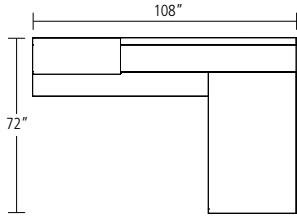

L-SHAPE CONFIGURATIONS

TYPICAL MER-01-L // RIGHT-HAND STATION

COMPONENT	MODEL #	DIMENSIONS	DESCRIPTION	PRICE
Single Pedestal Desk	MCD-T-3672-L-V	36 x 72	Rectangle Top	2,739
Modesty Panel - Desk	-MPVF		Veneer Full Modesty Panel	1,136
Work surface Support - Desk	MC-ML-36-R	2 x 36 x 28	Metal Bevel Leg, Polished Chrome	2,538
Run-Off Return Work surface	MCR-2472	24 x 72	Return Top	1,546
Work surface Support - Return	MCNR-LFO-3024-L	30 x 24 x 28	Merino Series Lateral File with Leather-Lined Organizer Boxes	3,307
Work surface Support - Return	MCNR-BBF-1824-L	18 x 24 x 28	Merino Series Box, Box, File Pedestal with Pencil Tray; Leather-Lined Box Drawers	3,208
Access Panel - Return	MC-AP-24	24 x 26	Access Panel - Return	714
Overhead	MCOW-SH136-108S-G	108 x 70 x 14	Overhead - One Aluminum Shelf - 36" Glass Sliding Hood - Single Height	8,763
Tackboard	MCWT-108-23-COM	108 x 23	Tackboard	814