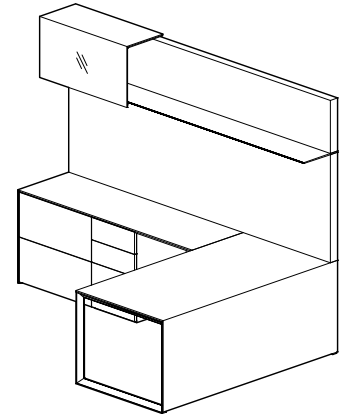

L-SHAPE CONFIGURATIONS

TYPICAL MER-01-L // RIGHT-HAND STATION

COMPONENT	MODEL #	DIMENSIONS	DESCRIPTION	PRICE
Single Pedestal Desk	MCD-T-3672-L-V	36 x 72	Rectangle Top	2,739
Modesty Panel - Desk	-MPVF		Veneer Full Modesty Panel	1,136
Work surface Support - Desk	MC-ML-36-R	2 x 36 x 28	Metal Bevel Leg, Polished Chrome	2,538
Run-Off Return Work surface	MCR-2472	24 x 72	Return Top	1,546
Work surface Support - Return	MCNR-LFO-3024-L	30 x 24 x 28	Merino Series Lateral File with Leather-Lined Organizer Boxes	3,307
Work surface Support - Return	MCNR-BBF-1824-L	18 x 24 x 28	Merino Series Box, Box, File Pedestal with Pencil Tray; Leather-Lined Box Drawers	3,208
Access Panel - Return	MC-AP-24	24 x 26	Access Panel - Return	714
Overhead	MCOW-SH136-108S-G	108 x 70 x 14	Overhead - One Aluminum Shelf - 36" Glass Sliding Hood - Single Height	8,763
Tackboard	MCWT-108-23-COM	108 x 23	Tackboard	814