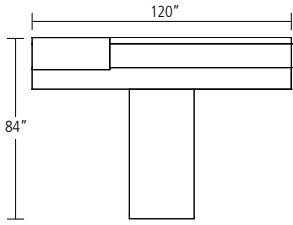

T-SHAPE CONFIGURATIONS

TYPICAL MER-01-T // LEFT-HAND STATION

COMPONENT	MODEL #	DIMENSIONS	DESCRIPTION	PRICE
Side Credenza	MCSC-24120-V-L	24 x 120	Side Credenza Top	3,396
Work surface Support - Side Credenza	MCNR-LF-3624-L	36 x 24 x 28	Merino Series Lateral File	3,747
Access Panel - Side Credenza	MC-AP-66	66 x 26	Access panel - Side Credenza	1,217
Work surface Support - Side Credenza	MCNR-BBF-1824-R	18 x 24 x 28	Merino Series Box, Box, File Pedestal with Pencil Tray; Leather-Lined Box Drawers	3,529
Run-Off Desk	MCRO-T-3660-V	36 x 60	Rectangle Top	2,570
Modesty Panel - Desk	-MPVH		Veneer Half Modesty Panel	1,048
Work surface Support - Desk	MC-ML-36-L	2 x 36 x 28	Metal Bevel Leg	1,394
Overhead	MCOW-SH136-120D-G	120 x 80 x 14	Overhead - Two Aluminum Shelves - 36" Glass Sliding Hood - Double Height	13,139
Tackboard	MCWG-120-21	120 x 21	Glass Magnetic Board	4,504