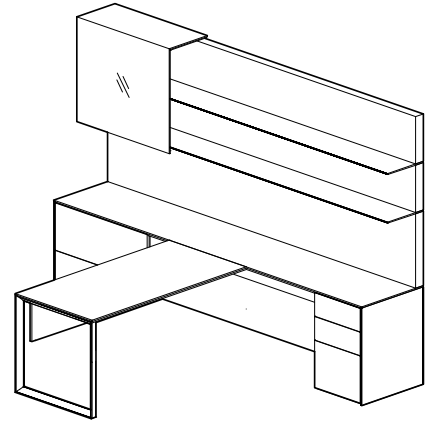

T-SHAPE CONFIGURATIONS

TYPICAL MER-01-T // LEFT-HAND STATION

COMPONENT	MODEL #	DIMENSIONS	DESCRIPTION	PRICE
Side Credenza	MCSC-24120-V-L	24 x 120	Side Credenza Top	3,396
Work surface Support - Side Credenza	MCNR-LF-3624-L	36 x 24 x 28	Merino Series Lateral File	3,747
Access Panel - Side Credenza	MC-AP-66	66 x 26	Access panel - Side Credenza	1,217
Work surface Support - Side Credenza	MCNR-BBF-1824-R	18 x 24 x 28	Merino Series Box, Box, File Pedestal with Pencil Tray; Leather-Lined Box Drawers	3,529
Run-Off Desk	MCRO-T-3660-V	36 x 60	Rectangle Top	2,570
Modesty Panel - Desk	-MPVH		Veneer Half Modesty Panel	1,048
Work surface Support - Desk	MC-ML-36-L	2 x 36 x 28	Metal Bevel Leg	1,394
Overhead	MCOW-SH136-120D-G	120 x 80 x 14	Overhead - Two Aluminum Shelves - 36" Glass Sliding Hood - Double Height	13,139
Tackboard	MCWG-120-21	120 x 21	Glass Magnetic Board	4,504