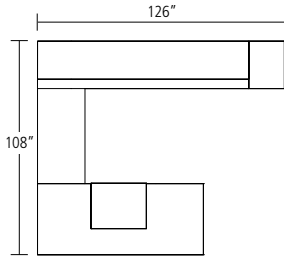

U-SHAPE CONFIGURATIONS

TYPICAL MER-01-U // LEFT-HAND STATION

COMPONENT	MODEL #	DIMENSIONS	DESCRIPTION	PRICE
Single Pedestal Desk	MCD-T-3684-L-V	36 x 84	Rectangle Top	4,333
Modesty Panel - Desk	-MPVF		Veneer Full Modesty Panel	1,250
Power Blotter	-LB		Merino Leather Power Blotter	1,322
Work surface Support - Desk	MC-ML-36-L	2 x 36 x 28	Metal Bevel Leg, Polished Chrome	2,793
Bridge	MCB-2448-V	24 x 48	Bridge Top	1,439
Access Panel - Bridge	MC-AP-48	48 x 26	Access Panel - Bridge	1,056
Back Credenza	MCBC-24108-V	24 x 108	Back Credenza	4,165
Access Panel - Credenza	MC-AP-54	54 x 26	Access Panel - Credenza	1,113
Work surface Support - Credenza	MCNR-LF-3624-R	36 x 24 x 28	Merino Series Lateral File	3,747
Overhead	MCOW-F-10819S-VS	108 x 80 x 17	Overhead - Full Doors - Painted Doors - Single Height 80" High	7,445
Tackboard	MCWT-108-33-COM	108 x 33	Tackboard	919
Tower	MCTW-1880-R	18 x 80 x 24	Merino Series Wardrobe with Shoe Tray and Mirror	5,247
Organizer Drawer	MC-OD		Merino Organizer Drawer	1,322