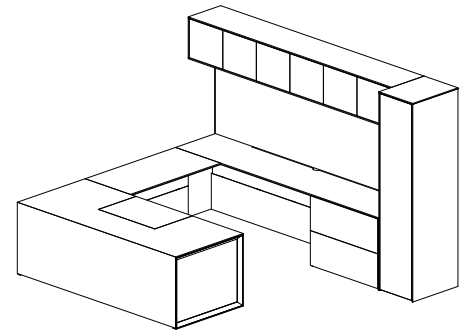

U-SHAPE CONFIGURATIONS

TYPICAL MER-01-U // LEFT-HAND STATION

COMPONENT	MODEL #	DIMENSIONS	DESCRIPTION	PRICE
Single Pedestal Desk	MCD-T-3684-L-V	36 x 84	Rectangle Top	4,333
Modesty Panel - Desk	-MPVF		Veneer Full Modesty Panel	1,250
Power Blotter	-LB		Merino Leather Power Blotter	1,322
Work surface Support - Desk	MC-ML-36-L	2 x 36 x 28	Metal Bevel Leg, Polished Chrome	2,793
Bridge	MCB-2448-V	24 x 48	Bridge Top	1,439
Access Panel - Bridge	MC-AP-48	48 x 26	Access Panel - Bridge	1,056
Back Credenza	MCBC-24108-V	24 x 108	Back Credenza	4,165
Access Panel - Credenza	MC-AP-54	54 x 26	Access Panel - Credenza	1,113
Work surface Support - Credenza	MCNR-LF-3624-R	36 x 24 x 28	Merino Series Lateral File	3,747
Overhead	MCOW-F-10819S-VS	108 x 80 x 17	Overhead - Full Doors - Painted Doors - Single Height 80" High	7,445
Tackboard	MCWT-108-33-COM	108 x 33	Tackboard	919
Tower	MCTW-1880-R	18 x 80 x 24	Merino Series Wardrobe with Shoe Tray and Mirror	5,247
Organizer Drawer	MC-OD		Merino Organizer Drawer	1,322