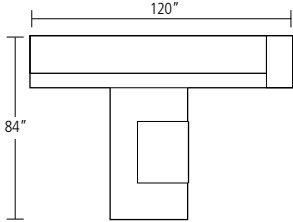

T-SHAPE CONFIGURATIONS

TYPICAL MER-02-T // LEFT-HAND STATION

COMPONENT	MODEL #	DIMENSIONS	DESCRIPTION	PRICE
Side Credenza	MCSC-24108-V-L	24 x 108	Side Credenza Top	3,102
Work surface Support - Side Credenza	MCNR-LF-3624-L	36 x 24 x 28	Merino Series Lateral File	3,747
Access Panel - Side Credenza	MC-AP-54	54 x 26	Access panel - Side Credenza	1,113
Work surface Support - Side Credenza	MCNR-BBF-1824-R	18 x 24 x 28	Merino Series Box, Box, File Pedestal with Pencil Tray; Leather-Lined Box Drawers	3,529
Run-Off Desk	MCRO-T-3660-V	36 x 60	Rectangle Top	2,570
Modesty Panel - Desk	-MPVH		Veneer Half Modesty Panel	1,048
Power Blotter	-LB		Merino Leather Power Blotter	1,322
Work surface Support - Desk	MC-ML-36-L	2 x 36 x 28	Metal Bevel Leg, Polished Chrome	1,394
Overhead	MCOW-F-10817D-VG	108 x 80 x 17	Overhead - Full Doors - Veneer Doors - Double Height	14,157
Tackboard	MCWT-108-21-COM	108 x 21	Tackboard	871
Tower	MCTW-1280-R	12 x 80 x 24	Merino Series Wardrobe	4,487