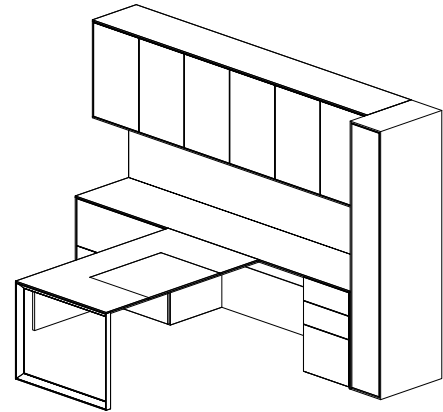

T-SHAPE CONFIGURATIONS

TYPICAL MER-02-T // LEFT-HAND STATION

COMPONENT	MODEL #	DIMENSIONS	DESCRIPTION	PRICE
Side Credenza	MCSC-24108-V-L	24 x 108	Side Credenza Top	3,102
Work surface Support - Side Credenza	MCNR-LF-3624-L	36 x 24 x 28	Merino Series Lateral File	3,747
Access Panel - Side Credenza	MC-AP-54	54 x 26	Access panel - Side Credenza	1,113
Work surface Support - Side Credenza	MCNR-BBF-1824-R	18 x 24 x 28	Merino Series Box, Box, File Pedestal with Pencil Tray; Leather-Lined Box Drawers	3,529
Run-Off Desk	MCRO-T-3660-V	36 x 60	Rectangle Top	2,570
Modesty Panel - Desk	-MPVH		Veneer Half Modesty Panel	1,048
Power Blotter	-LB		Merino Leather Power Blotter	1,322
Work surface Support - Desk	MC-ML-36-L	2 x 36 x 28	Metal Bevel Leg, Polished Chrome	1,394
Overhead	MCOW-F-10817D-VG	108 x 80 x 17	Overhead - Full Doors - Veneer Doors - Double Height	14,157
Tackboard	MCWT-108-21-COM	108 x 21	Tackboard	871
Tower	MCTW-1280-R	12 x 80 x 24	Merino Series Wardrobe	4,487