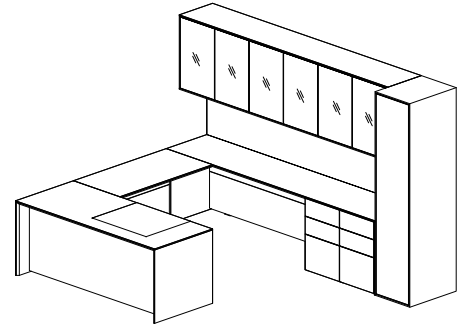

U-SHAPE CONFIGURATIONS

TYPICAL MER-02-U // LEFT-HAND STATION

COMPONENT	MODEL #	DIMENSIONS	DESCRIPTION	PRICE
Single Pedestal Desk	MCD-T-3684-L-V	36 x 84	Rectangle Top	4,333
Power Blotter	-LB		Merino Leather Power Blotter	1,322
Modesty Panel - Desk	-MPVF		Veneer Full Modesty Panel	1,250
Work surface Support - Desk	MC-MPL-36-L	2 x 36 x 28	Panel Leg	901
Bridge	MCB-2448-V	24 x 48	Bridge Top	1,439
Access panel - Bridge	MC-AP-48	48 x 26	Access Panel - Bridge	1,056
Back Credenza	MCBC-24108-V	24 x 108	Back Credenza	4,165
Access Panel - Credenza	MC-AP-54	54 x 26	Access Panel - Credenza	1,113
Work surface Support - Credenza	MCNR-BBF-1824-R	18 x 24 x 28	Merino Series Box, Box, File Pedestal with Pencil Tray; Leather-Lined Box Drawers	3,529
Work surface Support - Credenza	MCNR-BBF-1824-R	18 x 24 x 28	Merino Series Box, Box, File Pedestal with Pencil Tray; Leather-Lined Box Drawers	3,529
Overhead	MCOW-F-10817D-VG	108 x 80 x 17	Overhead - Full Doors - Glass Doors - Double Height	14,157
Tackboard	MCWT-108-21-COM	108 x 21	Tackboard	871
Tower	MCTW-1880-R	18 x 80 x 24	Merino Series Wardrobe with Shoe Tray and Mirror	5,247