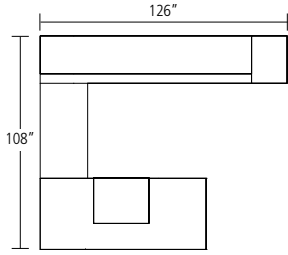

U-SHAPE CONFIGURATIONS

TYPICAL MER-02-U // LEFT-HAND STATION

COMPONENT	MODEL #	DIMENSIONS	DESCRIPTION	PRICE
Single Pedestal Desk	MCD-T-3684-L-V	36 x 84	Rectangle Top	4,333
Power Blotter	-LB		Merino Leather Power Blotter	1,322
Modesty Panel - Desk	-MPVF		Veneer Full Modesty Panel	1,250
Work surface Support - Desk	MC-MPL-36-L	2 x 36 x 28	Panel Leg	901
Bridge	MCB-2448-V	24 x 48	Bridge Top	1,439
Access panel - Bridge	MC-AP-48	48 x 26	Access Panel - Bridge	1,056
Back Credenza	MCBC-24108-V	24 x 108	Back Credenza	4,165
Access Panel - Credenza	MC-AP-54	54 x 26	Access Panel - Credenza	1,113
Work surface Support - Credenza	MCNR-BBF-1824-R	18 x 24 x 28	Merino Series Box, Box, File Pedestal with Pencil Tray; Leather-Lined Box Drawers	3,529
Work surface Support - Credenza	MCNR-BBF-1824-R	18 x 24 x 28	Merino Series Box, Box, File Pedestal with Pencil Tray; Leather-Lined Box Drawers	3,529
Overhead	MCOW-F-10817D-VG	108 x 80 x 17	Overhead - Full Doors - Glass Doors - Double Height	14,157
Tackboard	MCWT-108-21-COM	108 x 21	Tackboard	871
Tower	MCTW-1880-R	18 x 80 x 24	Merino Series Wardrobe with Shoe Tray and Mirror	5,247