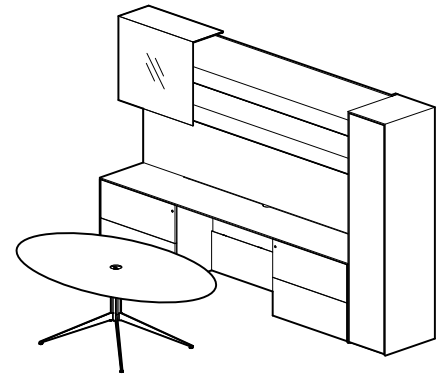

# FREESTANDING CONFIGURATIONS

## TYPICAL MER-03-FS

COMPONENT	MODEL #	DIMENSIONS	DESCRIPTION	PRICE
Ellipse Table Desk	MCEL-4884-VV	48 x 84	Ellipse Table Desk with Polished Stainless X-base with Veneer Shroud.	11,183
Freestanding Credenza	MCFC-24120-V	24 x 120	Freestanding Credenza Top	3,396
Work surface Support - Credenza Left	MCNR-LF-3624-L	36 x 24 x 28	Merino Series Lateral File	3,747
Access Panel - Credenza	MC-AP-48	48 x 26	Access Panel - Credenza	1,056
Work surface Support - Credenza Right	MCNR-LF-3624-R	36 x 24 x 28	Merino Series Lateral File	3,747
Overhead	MCOW-SH136-120D-G	120 x 80 x 12	Overhead - Two Aluminum Shelves - 36" Glass Sliding Hood - Double Height	13,139
Tackboard - Overhead	MCWT-120-21-COM	120 x 14	Tackboard	918
Tower	MCTW-1880-R	18 x 80 x 24	Merino Series Wardrobe with Shoe Tray and Mirror	5,247