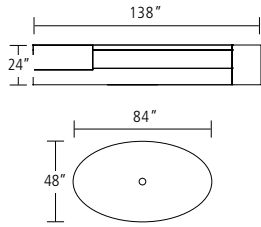

## TYPICAL MER-03-FS

COMPONENT	MODEL #	DIMENSIONS	DESCRIPTION	PRICE
Ellipse Table Desk	MCEL-4884-VV	48 x 84	Ellipse Table Desk with Polished Stainless X-base with Veneer Shroud.	11,183
Freestanding Credenza	MCFC-24120-V	24 x 120	Freestanding Credenza Top	3,396
Work surface Support - Credenza Left	MCNR-LF-3624-L	36 x 24 x 28	Merino Series Lateral File	3,747
Access Panel - Credenza	MC-AP-48	48 x 26	Access Panel - Credenza	1,056
Work surface Support - Credenza Right	MCNR-LF-3624-R	36 x 24 x 28	Merino Series Lateral File	3,747
Overhead	MCOW-SH136-120D-G	120 x 80 x 12	Overhead - Two Aluminum Shelves - 36" Glass Sliding Hood - Double Height	13,139
Tackboard - Overhead	MCWT-120-21-COM	120 x 14	Tackboard	918
Tower	MCTW-1880-R	18 x 80 x 24	Merino Series Wardrobe with Shoe Tray and Mirror	5,247