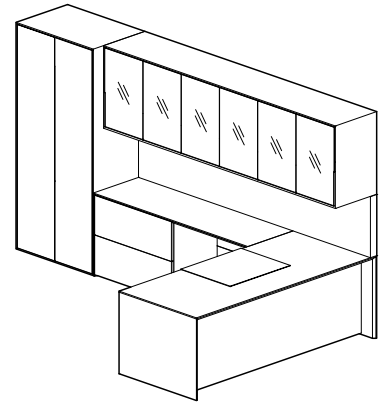

L-SHAPE CONFIGURATIONS

TYPICAL MER-03-L // RIGHT-HAND STATION

COMPONENT	MODEL #	DIMENSIONS	DESCRIPTION	PRICE
Single Pedestal Desk	MCD-T-3678-R-V	36 x 78	Rectangle Top	3,752
Modesty Panel - Desk	-MPVF		Veneer Inset Full Modesty Panel	1,136
Power Blotter	-LB		Merino Leather Power Blotter	1,201
Work surface Support - Desk	MCNR-BBF-1836-R	18 x 36 x 28	Merino Series Box, Box, File Pedestal with Pencil Tray; Leather-Lined Box Drawers	3,625
Run-Off Return Work surface	MCR-2472	24 x 72	Return Top	1,546
Work surface Support - Return	MCNR-LF-3624-L	36 x 24 x 28	Merino Series Lateral File	3,406
Access Panel - Return	MC-AP-36	36 x 26	Access Panel - Return	843
Overhead	MCOW-F-10817D-VG	108 x 80 x 12	Overhead - Full Doors - Glass Doors - Double Height	12,870
Tackboard	MCWT-108-21-COM	108 x 21	Tackboard	791
Tower	MCTR-3680-L-V	36 x 80 x 24	Merino Series Full Height Doors with Wardrobe, Shoe Tray, 2 Box Drawers, Bag Hooks, & 2 Shelves	7,999