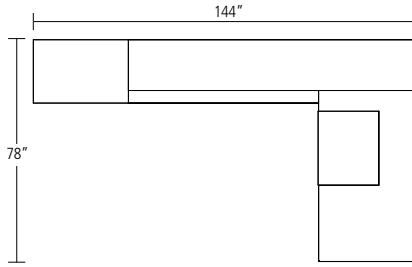

L-SHAPE CONFIGURATIONS

TYPICAL MER-03-L // RIGHT-HAND STATION

COMPONENT	MODEL #	DIMENSIONS	DESCRIPTION	PRICE
Single Pedestal Desk	MCD-T-3678-R-V	36 x 78	Rectangle Top	3,752
Modesty Panel - Desk	-MPVF		Veneer Inset Full Modesty Panel	1,136
Power Blotter	-LB		Merino Leather Power Blotter	1,201
Work surface Support - Desk	MCNR-BBF-1836-R	18 x 36 x 28	Merino Series Box, Box, File Pedestal with Pencil Tray; Leather-Lined Box Drawers	3,625
Run-Off Return Work surface	MCR-2472	24 x 72	Return Top	1,546
Work surface Support - Return	MCNR-LF-3624-L	36 x 24 x 28	Merino Series Lateral File	3,406
Access Panel - Return	MC-AP-36	36 x 26	Access Panel - Return	843
Overhead	MCOW-F-10817D-VG	108 x 80 x 12	Overhead - Full Doors - Glass Doors - Double Height	12,870
Tackboard	MCWT-108-21-COM	108 x 21	Tackboard	791
Tower	MCTR-3680-L-V	36 x 80 x 24	Merino Series Full Height Doors with Wardrobe, Shoe Tray, 2 Box Drawers, Bag Hooks, & 2 Shelves	7,999