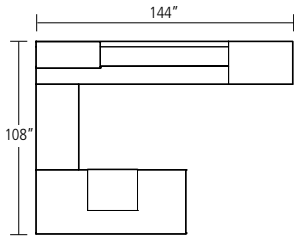

# U-SHAPE CONFIGURATIONS

## TYPICAL MER-03-U // LEFT-HAND STATION

COMPONENT	MODEL #	DIMENSIONS	DESCRIPTION	PRICE
Single Pedestal Desk	MCD-T-3684-L-V	36 x 84	Rectangle Top	4,333
Modesty Panel - Desk	-MPVF		Veneer Full Modesty Panel	1,250
Power Blotter	-LB		Merino Leather Power Blotter	1,322
Work surface Support - Desk	MC-ML-36-L	2 x 36 x 28	Metal Bevel Leg, Polished Chrome	2,793
Bridge	MCB-2448	24 x 48	Bridge Top	1,439
Access Panel - Bridge	MC-AP-48	48 x 26	Access Panel - Bridge	1,056
Back Credenza	MCBC-24108	24 x 108	Back Credenza	4,165
Access Panel - Credenza	MC-AP-54	54 x 26	Access Panel - Credenza	1,113
Work surface Support - Credenza	MCNR-BBF-1824-R	18 x 24 x 28	Merino Series Box, Box, File Pedestal with Pencil Tray; Leather-Lined Box Drawers	3,529
Work surface Support - Credenza	MCNR-BBF-1824-R	18 x 24 x 28	Merino Series Box, Box, File Pedestal with Pencil Tray; Leather-Lined Box Drawers	3,529
Overhead	MCOW-SH136-108D-G	108 x 80 x 14	Overhead - Two Aluminum Shelves - 36" Glass Sliding Hood - Double Height	12,281
Tackboard	MCWG-108-21	108 x 21	Glass Magnetic Board	4,251
Tower	MCTR-3680-R-V	36 x 80 x 24	Merino Series Full Height Doors with Wardrobe, Shoe Tray, 2 Box Drawers, Bag Hooks, & 2 Shelves	8,799