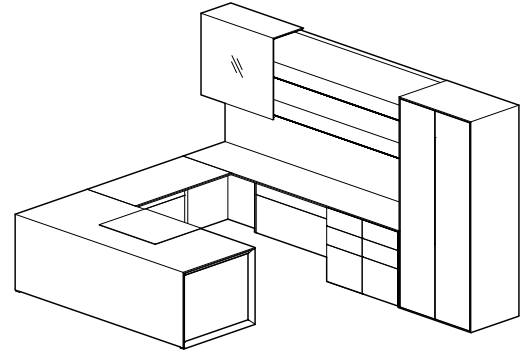

# U-SHAPE CONFIGURATIONS

## TYPICAL MER-03-U // LEFT-HAND STATION

COMPONENT	MODEL #	DIMENSIONS	DESCRIPTION	PRICE
Single Pedestal Desk	MCD-T-3684-L-V	36 x 84	Rectangle Top	4,333
Modesty Panel - Desk	-MPVF		Veneer Full Modesty Panel	1,250
Power Blotter	-LB		Merino Leather Power Blotter	1,322
Work surface Support - Desk	MC-ML-36-L	2 x 36 x 28	Metal Bevel Leg, Polished Chrome	2,793
Bridge	MCB-2448	24 x 48	Bridge Top	1,439
Access Panel - Bridge	MC-AP-48	48 x 26	Access Panel - Bridge	1,056
Back Credenza	MCBC-24108	24 x 108	Back Credenza	4,165
Access Panel - Credenza	MC-AP-54	54 x 26	Access Panel - Credenza	1,113
Work surface Support - Credenza	MCNR-BBF-1824-R	18 x 24 x 28	Merino Series Box, Box, File Pedestal with Pencil Tray; Leather-Lined Box Drawers	3,529
Work surface Support - Credenza	MCNR-BBF-1824-R	18 x 24 x 28	Merino Series Box, Box, File Pedestal with Pencil Tray; Leather-Lined Box Drawers	3,529
Overhead	MCOW-SH136-108D-G	108 x 80 x 14	Overhead - Two Aluminum Shelves - 36" Glass Sliding Hood - Double Height	12,281
Tackboard	MCWG-108-21	108 x 21	Glass Magnetic Board	4,251
Tower	MCTR-3680-R-V	36 x 80 x 24	Merino Series Full Height Doors with Wardrobe, Shoe Tray, 2 Box Drawers, Bag Hooks, & 2 Shelves	8,799