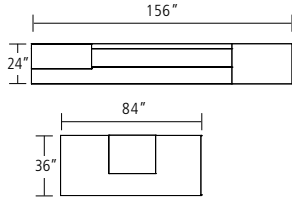

FREESTANDING CONFIGURATIONS

TYPICAL MER-04-FS

COMPONENT	MODEL #	DIMENSIONS	DESCRIPTION	PRICE
Work surface	MCF-T-3684-V	36 x 84	Veneer Work surface	3,432
Work surface Support - Metal Bevel Leg	MC-ML-36-L	2 x 36 x 28	Metal Bevel Leg	1,394
Work surface Support - Metal Bevel Leg	MC-ML-36-R	2 x 36 x 28	Metal Bevel Leg	1,394
Power Blotter	-LB		Power Blotter	1,322
Signature Organizer Drawer	MC-SOD		Signature Organizer Drawer	1,614
Modesty Panel	-MPVF		Veneer Full Modesty Panel	1,250
Freestanding Credenza	MCFC-24120-V	24 x 120	Freestanding Credenza Top	3,396
Work surface Support - Credenza Left	MCNR-LF-3624-L	36 x 24 x 28	Merino Series Lateral File	3,747
Access Panel - Credenza	MC-AP-66	66 x 26	Access Panel - Credenza	1,217
Work surface Support - Credenza Right	MCNR-BBF-1824-R	18 x 24 x 28	Merino Series Box, Box, File Pedestal with Pencil Tray; Leather-Lined Box Drawers	3,529
Overhead	MCOW-SH136-120D-S	120 x 80 x 12	Overhead - Two Aluminum Shelves - 36" Painted Sliding Hood - Double Height	11,524
Tackboard - Overhead	MCWT-120-21-COM	120 x 14	Tackboard	918
Tower	MCTR-3680-R	36 x 80 x 24	Merino Series Full Height Doors with Wardrobe, Shoe Tray, 2 Box Drawers, Bag Hooks, & 2 Shelves	8,799