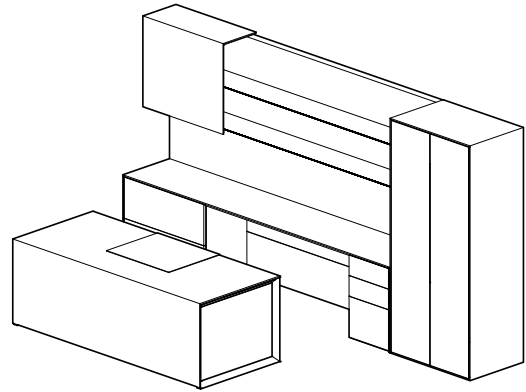

FREESTANDING CONFIGURATIONS

TYPICAL MER-04-FS

COMPONENT	MODEL #	DIMENSIONS	DESCRIPTION	PRICE
Work surface	MCF-T-3684-V	36 x 84	Veneer Work surface	3,432
Work surface Support - Metal Bevel Leg	MC-ML-36-L	2 x 36 x 28	Metal Bevel Leg	1,394
Work surface Support - Metal Bevel Leg	MC-ML-36-R	2 x 36 x 28	Metal Bevel Leg	1,394
Power Blotter	-LB		Power Blotter	1,322
Signature Organizer Drawer	MC-SOD		Signature Organizer Drawer	1,614
Modesty Panel	-MPVF		Veneer Full Modesty Panel	1,250
Freestanding Credenza	MCFC-24120-V	24 x 120	Freestanding Credenza Top	3,396
Work surface Support - Credenza Left	MCNR-LF-3624-L	36 x 24 x 28	Merino Series Lateral File	3,747
Access Panel - Credenza	MC-AP-66	66 x 26	Access Panel - Credenza	1,217
Work surface Support - Credenza Right	MCNR-BBF-1824-R	18 x 24 x 28	Merino Series Box, Box, File Pedestal with Pencil Tray; Leather-Lined Box Drawers	3,529
Overhead	MCOW-SH136-120D-S	120 x 80 x 12	Overhead - Two Aluminum Shelves - 36" Painted Sliding Hood - Double Height	11,524
Tackboard - Overhead	MCWT-120-21-COM	120 x 14	Tackboard	918
Tower	MCTR-3680-R	36 x 80 x 24	Merino Series Full Height Doors with Wardrobe, Shoe Tray, 2 Box Drawers, Bag Hooks, & 2 Shelves	8,799