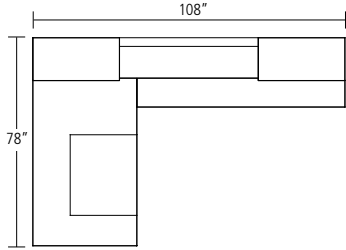

L-SHAPE CONFIGURATIONS

TYPICAL MER-04-L // LEFT-HAND STATION

COMPONENT	MODEL #	DIMENSIONS	DESCRIPTION	PRICE
Single Pedestal Desk	MCD-T-3678-L-V	36 x 78	Rectangle Top	3,752
Modesty Panel - Desk	-MPVF		Veneer Waterfall Full Modesty Panel	1,136
Power Blotter	-LB		Merino Leather Power Blotter	1,201
Work surface Support - Desk	MC-ML-36-L	2 x 36 x 28	Metal Bevel Leg, Polished Chrome	2,538
Run-Off Return Work surface	MCR-2472-V	24 x 72	Return Top	1,546
Access Panel - Return	MC-AP-24	24 x 26	Access Panel - Return	714
Work surface Support - Return	MCNR-BBF-1824-R	18 x 24 x 28	Merino Series Box, Box, File Pedestal with Pencil Tray; Leather-Lined Box Drawers	3,208
Work surface Support - Return	MCNR-LFO-3024-R	30 x 24 x 28	Merino Series Lateral File with Leather-Lined Organizer Boxes	3,307
Overhead	MCOW-SH236-108D-S	108 x 80 x 14	Overhead - Two Aluminum Shelves - Two 36" Painted Sliding Hoods - Double Height	9,779
Tackboard	MCWT-108-21-COM	108 x 21	Tackboard	791