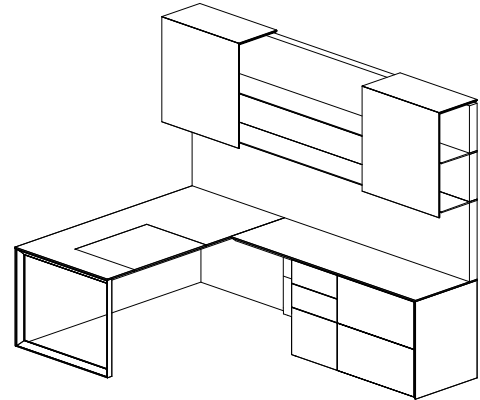

L-SHAPE CONFIGURATIONS

TYPICAL MER-04-L // LEFT-HAND STATION

COMPONENT	MODEL #	DIMENSIONS	DESCRIPTION	PRICE
Single Pedestal Desk	MCD-T-3678-L-V	36 x 78	Rectangle Top	3,752
Modesty Panel - Desk	-MPVF		Veneer Waterfall Full Modesty Panel	1,136
Power Blotter	-LB		Merino Leather Power Blotter	1,201
Work surface Support - Desk	MC-ML-36-L	2 x 36 x 28	Metal Bevel Leg, Polished Chrome	2,538
Run-Off Return Work surface	MCR-2472-V	24 x 72	Return Top	1,546
Access Panel - Return	MC-AP-24	24 x 26	Access Panel - Return	714
Work surface Support - Return	MCNR-BBF-1824-R	18 x 24 x 28	Merino Series Box, Box, File Pedestal with Pencil Tray; Leather-Lined Box Drawers	3,208
Work surface Support - Return	MCNR-LFO-3024-R	30 x 24 x 28	Merino Series Lateral File with Leather-Lined Organizer Boxes	3,307
Overhead	MCOW-SH236-108D-S	108 x 80 x 14	Overhead - Two Aluminum Shelves - Two 36" Painted Sliding Hoods - Double Height	9,779
Tackboard	MCWT-108-21-COM	108 x 21	Tackboard	791