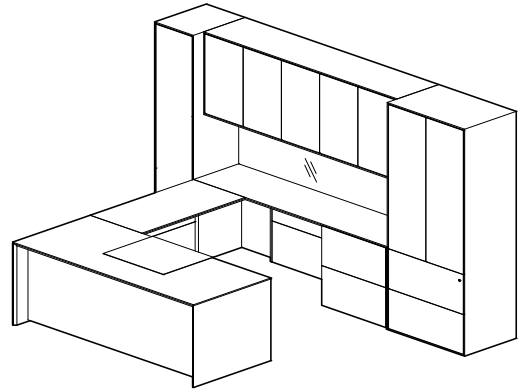

U-SHAPE CONFIGURATIONS

TYPICAL MER-04-U // LEFT-HAND STATION

COMPONENT	MODEL #	DIMENSIONS	DESCRIPTION	PRICE
Single Pedestal Desk	MCD-T-3684-L-V	36 x 84	Rectangle Top	4,333
Modesty Panel - Desk	-MPVF		Veneer Full Modesty Panel	1,250
Power Blotter	-LB		Merino Leather Power Blotter	1,322
Work surface Support - Desk	MCNR-BBF-1836-L	18 X 36 X 28	Merino Series Box, Box, File Pedestal with Pencil Tray; Leather-Lined Box Drawers	3,988
Bridge	MCB-2448	24 x 48	Bridge Top	1,439
Access panel - Bridge	MC-AP-48	48 x 26	Access Panel - Bridge	1,056
Back Credenza	MCBC-2490	24 x 90	Back Credenza	3,707
Access Panel - Credenza	MC-AP-42	42 x 26	Access Panel - Credenza	995
Work surface Support - Credenza	MCNR-LFO-3024-R	18 x 24 x 28	Merino Series Lateral File with Leather-Lined Organizer Boxes	3,638
Overhead	MCOW-F-9017D-V	90 x 80 x 17	Overhead - Full Doors - Veneer Doors - Double Height	10,426
Tackboard	MCWG-90-21	90 x 21	Glass Magnetic Board	3,722
Tower	MCTW-1880-V-L	18 x 80 x 24	Merino Series Wardrobe with Shoe Tray and Mirror	5,247
Tower	MCTL-3680-V-R	36 x 80 x 24	Merino Series Two Lateral Files with Upper Doors with Wardrobe and Shelf	8,799