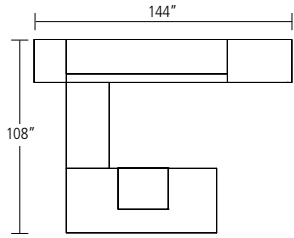

U-SHAPE CONFIGURATIONS

TYPICAL MER-04-U // LEFT-HAND STATION

COMPONENT	MODEL #	DIMENSIONS	DESCRIPTION	PRICE
Single Pedestal Desk	MCD-T-3684-L-V	36 x 84	Rectangle Top	4,333
Modesty Panel - Desk	-MPVF		Veneer Full Modesty Panel	1,250
Power Blotter	-LB		Merino Leather Power Blotter	1,322
Work surface Support - Desk	MCNR-BBF-1836-L	18 X 36 X 28	Merino Series Box, Box, File Pedestal with Pencil Tray; Leather-Lined Box Drawers	3,988
Bridge	MCB-2448	24 x 48	Bridge Top	1,439
Access panel - Bridge	MC-AP-48	48 x 26	Access Panel - Bridge	1,056
Back Credenza	MCBC-2490	24 x 90	Back Credenza	3,707
Access Panel - Credenza	MC-AP-42	42 x 26	Access Panel - Credenza	995
Work surface Support - Credenza	MCNR-LFO-3024-R	18 x 24 x 28	Merino Series Lateral File with Leather-Lined Organizer Boxes	3,638
Overhead	MCOW-F-9017D-V	90 x 80 x 17	Overhead - Full Doors - Veneer Doors - Double Height	10,426
Tackboard	MCWG-90-21	90 x 21	Glass Magnetic Board	3,722
Tower	MCTW-1880-V-L	18 x 80 x 24	Merino Series Wardrobe with Shoe Tray and Mirror	5,247
Tower	MCTL-3680-V-R	36 x 80 x 24	Merino Series Two Lateral Files with Upper Doors with Wardrobe and Shelf	8,799