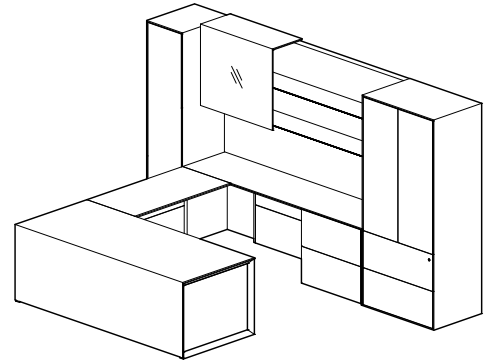

U-SHAPE CONFIGURATIONS

TYPICAL MER-05-U // LEFT-HAND STATION

COMPONENT	MODEL #	DIMENSIONS	DESCRIPTION	PRICE
Single Pedestal Desk	MCD-T-3684-L-V	36 x 84	Rectangle Top	4,333
Modesty Panel - Desk	-MPVF		Veneer Full Modesty Panel	1,250
Work surface Support - Desk	MC-ML-36-L	2 x 36 x 28	Metal Bevel Leg, Polished Chrome	2,793
Bridge	MCB-2448-V	24 x 48	Bridge Top	1,439
Access Panel - Bridge	MC-AP-48	48 x 26	Access Panel - Bridge	1,056
Back Credenza	MCBC-2490-V	24 x 90	Back Credenza	3,707
Access Panel - Credenza	MC-AP-42	42 x 26	Access Panel - Credenza	995
Work surface Support - Credenza	MCNR-LFO-3024-R	30 x 24 x 28	Merino Series Lateral File with Leather-Lined Organizer Boxes	3,638
Overhead	MCOW-SH136-90D-G	90 x 80 x 14	Overhead - Two Aluminum Shelves - 36" Glass Sliding Hood - Double Height	11,332
Tackboard	MCWG-90-21	90 X 21	Glass Magnetic Board	3,722
Tower	MCTW-1880-L-V	18 x 80 x 24	Merino Series Wardrobe with Shoe Tray and Mirror	5,247
Tower	MCTL-3680-R-V	36 x 80 x 24	Merino Series Two Lateral Files with Upper Doors wit Wardrobe and Shelf	8,799