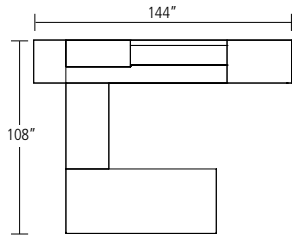

U-SHAPE CONFIGURATIONS

TYPICAL MER-05-U // LEFT-HAND STATION

COMPONENT	MODEL #	DIMENSIONS	DESCRIPTION	PRICE
Single Pedestal Desk	MCD-T-3684-L-V	36 x 84	Rectangle Top	4,333
Modesty Panel - Desk	-MPVF		Veneer Full Modesty Panel	1,250
Work surface Support - Desk	MC-ML-36-L	2 x 36 x 28	Metal Bevel Leg, Polished Chrome	2,793
Bridge	MCB-2448-V	24 x 48	Bridge Top	1,439
Access Panel - Bridge	MC-AP-48	48 x 26	Access Panel - Bridge	1,056
Back Credenza	MCBC-2490-V	24 x 90	Back Credenza	3,707
Access Panel - Credenza	MC-AP-42	42 x 26	Access Panel - Credenza	995
Work surface Support - Credenza	MCNR-LFO-3024-R	30 x 24 x 28	Merino Series Lateral File with Leather-Lined Organizer Boxes	3,638
Overhead	MCOW-SH136-90D-G	90 x 80 x 14	Overhead - Two Aluminum Shelves - 36" Glass Sliding Hood - Double Height	11,332
Tackboard	MCWG-90-21	90 X 21	Glass Magnetic Board	3,722
Tower	MCTW-1880-L-V	18 x 80 x 24	Merino Series Wardrobe with Shoe Tray and Mirror	5,247
Tower	MCTL-3680-R-V	36 x 80 x 24	Merino Series Two Lateral Files with Upper Doors wit Wardrobe and Shelf	8,799