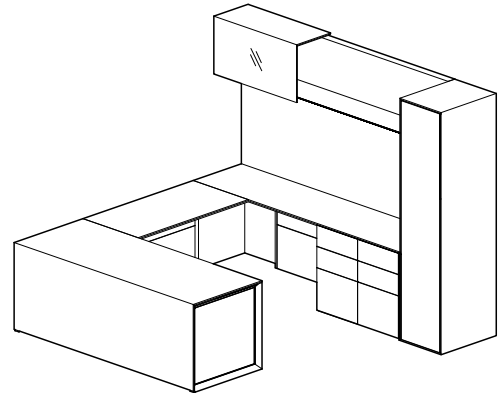

# U-SHAPE CONFIGURATIONS

## TYPICAL MER-06-U // LEFT-HAND STATION

COMPONENT	MODEL #	DIMENSIONS	DESCRIPTION	PRICE
Single Pedestal Desk	MCD-T-3078-L-V	30 x 78	Rectangle Top	3,604
Modesty Panel - Desk	-MPVF		Veneer Full Modesty Panel	1,250
Work surface Support - Desk	MC-ML-30-L	2 x 30 x 28	Metal Bevel Leg, Polished Chrome	2,639
Bridge	MCB-2448-V	24 x 48	Bridge Top	1,439
Access panel - Bridge	MC-AP-48	48 x 26	Access Panel - Bridge	1,056
Back Credenza	MCBC-2490-V	24 x 90	Back Credenza	3,707
Access Panel - Credenza	MC-AP-36	36 x 26	Access Panel - Credenza	928
Work surface Support - Credenza	MCNR-BBF-1824-R	18 x 24 x 28	Merino Series Box, Box, File Pedestal with Pencil tray; Leather-Lined Box Drawers	3,529
Work surface Support - Credenza	MCNR-BBF-1824-R	18 x 24 x 28	Merino Series Box, Box, File Pedestal with Pencil tray; Leather-Lined Box Drawers	3,529
Overhead	MCOW-SH130-90S-G	90 x 80 x 14	Overhead - One Aluminum Shelf - 30" Glass Sliding Hood - Single Height - 80"H	8,122
Tackboard	MCWT-90-23-COM	90 x 23	Tackboard	816
Tower	MCTW-1880-R	18 x 80 x 24	Merino Series Wardrobe with Shoe Tray and Mirror	5,247