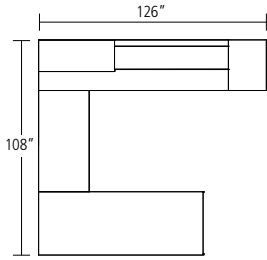

# U-SHAPE CONFIGURATIONS

## TYPICAL MER-06-U // LEFT-HAND STATION

COMPONENT	MODEL #	DIMENSIONS	DESCRIPTION	PRICE
Single Pedestal Desk	MCD-T-3078-L-V	30 x 78	Rectangle Top	3,604
Modesty Panel - Desk	-MPVF		Veneer Full Modesty Panel	1,250
Work surface Support - Desk	MC-ML-30-L	2 x 30 x 28	Metal Bevel Leg, Polished Chrome	2,639
Bridge	MCB-2448-V	24 x 48	Bridge Top	1,439
Access panel - Bridge	MC-AP-48	48 x 26	Access Panel - Bridge	1,056
Back Credenza	MCBC-2490-V	24 x 90	Back Credenza	3,707
Access Panel - Credenza	MC-AP-36	36 x 26	Access Panel - Credenza	928
Work surface Support - Credenza	MCNR-BBF-1824-R	18 x 24 x 28	Merino Series Box, Box, File Pedestal with Pencil tray; Leather-Lined Box Drawers	3,529
Work surface Support - Credenza	MCNR-BBF-1824-R	18 x 24 x 28	Merino Series Box, Box, File Pedestal with Pencil tray; Leather-Lined Box Drawers	3,529
Overhead	MCOW-SH130-90S-G	90 x 80 x 14	Overhead - One Aluminum Shelf - 30" Glass Sliding Hood - Single Height - 80"H	8,122
Tackboard	MCWT-90-23-COM	90 x 23	Tackboard	816
Tower	MCTW-1880-R	18 x 80 x 24	Merino Series Wardrobe with Shoe Tray and Mirror	5,247