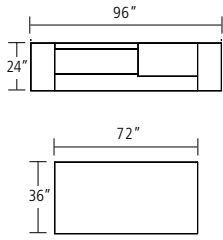

FREESTANDING CONFIGURATIONS

TYPICAL MER-07-FS

COMPONENT	MODEL #	DIMENSIONS	DESCRIPTION	PRICE
Freestanding Desk	MCF-T-3672-V	36 x 72	Veneer Work surface	3,013
Modesty Panel	-MPVF		Modesty Panel	1,250
Work surface Support - Left	MCNR-BBF-1836	18 x 36 x 28	Box/Box/File	3,988
Work surface Support - Right	MCNR-FF-1836	18 x 36 x 28	File/File	3,988
Freestanding Credenza	MCFC-2472-V	24 x 72	Freestanding Credenza Top	2,167
End Support	MC-ES-1824-V	18 x 24 x 28	End Support	1,063
Work surface Support - Credenza	MCNR-FF-1824-V	18 x 24 x 28	File/File	3,529
Modesty Panel - Credenza	MC-AP-36	36 x 26	Back Panels: Access Panel	928
Overhead	MCOW-SH130-72S-V	72 x 70 x 15.75	Aluminum Shelf with 30" Sliding Hood	6,380
Tackboard -Overhead	MCWT-72-23-COM	72 x 23	Tackboard -Overhead	712
Left Structural Tower	MCTW-1270-V	12 x 70.25 x 24	Wardrobe w/ Mirror	4,275
Right Structural Tower	MCTW-1270-V	12 x 70.25 x 24	Wardrobe w/ Mirror	4,275