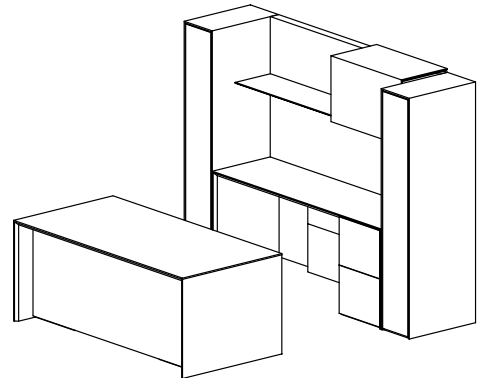

FREESTANDING CONFIGURATIONS

TYPICAL MER-07-FS

COMPONENT	MODEL #	DIMENSIONS	DESCRIPTION	PRICE
Freestanding Desk	MCF-T-3672-V	36 x 72	Veneer Work surface	3,013
Modesty Panel	-MPVF		Modesty Panel	1,250
Work surface Support - Left	MCNR-BBF-1836	18 x 36 x 28	Box/Box/File	3,988
Work surface Support - Right	MCNR-FF-1836	18 x 36 x 28	File/File	3,988
Freestanding Credenza	MCFC-2472-V	24 x 72	Freestanding Credenza Top	2,167
End Support	MC-ES-1824-V	18 x 24 x 28	End Support	1,063
Work surface Support - Credenza	MCNR-FF-1824-V	18 x 24 x 28	File/File	3,529
Modesty Panel - Credenza	MC-AP-36	36 x 26	Back Panels: Access Panel	928
Overhead	MCOW-SH130-72S-V	72 x 70 x 15.75	Aluminum Shelf with 30" Sliding Hood	6,380
Tackboard -Overhead	MCWT-72-23-COM	72 x 23	Tackboard -Overhead	712
Left Structural Tower	MCTW-1270-V	12 x 70.25 x 24	Wardrobe w/ Mirror	4,275
Right Structural Tower	MCTW-1270-V	12 x 70.25 x 24	Wardrobe w/ Mirror	4,275