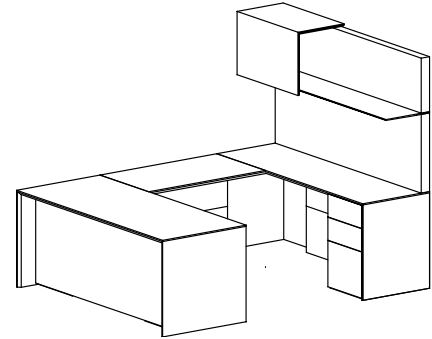

U-SHAPE CONFIGURATIONS

TYPICAL MER-07-U // LEFT-HAND STATION

COMPONENT	MODEL #	DIMENSIONS	DESCRIPTION	PRICE
Single Pedestal Desk	MCD-T-3072-V	30 x 72	Rectangle Veneer Top	3,418
Modesty Panel	-MPVF		Modesty Panel	1,250
Work surface Support - Desk	MCNR-BBF-1830-V	18 x 30 x 28	Box/Box/File	3,881
Bridge	MCB-2442-V	24 x 42	Work surface	1,353
Back Panel - Bridge	MC-AP-42	42 x 26	Access Panel	995
Back Credenza	MCBC-2472-V	24 x 72	Back Credenza	3,226
Work surface Support - Credenza	MCNR-BBF-1824-V	18 x 24 x 28	Box/Box/File	3,529
Modesty Panel - Credenza	MC-AP-36	36 x 26	Back Panels: Access Panel	928
Overhead	MCOW-SH130-72S-V	72 x 18 x 15.75	72" Shelf with 30" Sliding Hood	6,380
Tackboard - Overhead	MCWT-72-23-A	72 x 23	Tackboard Grade A	921