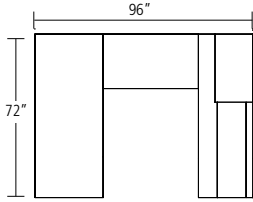

U-SHAPE CONFIGURATIONS

TYPICAL MER-07-U // LEFT-HAND STATION

COMPONENT	MODEL #	DIMENSIONS	DESCRIPTION	PRICE
Single Pedestal Desk	MCD-T-3072-V	30 x 72	Rectangle Veneer Top	3,418
Modesty Panel	-MPVF		Modesty Panel	1,250
Work surface Support - Desk	MCNR-BBF-1830-V	18 x 30 x 28	Box/Box/File	3,881
Bridge	MCB-2442-V	24 x 42	Work surface	1,353
Back Panel - Bridge	MC-AP-42	42 x 26	Access Panel	995
Back Credenza	MCBC-2472-V	24 x 72	Back Credenza	3,226
Work surface Support - Credenza	MCNR-BBF-1824-V	18 x 24 x 28	Box/Box/File	3,529
Modesty Panel - Credenza	MC-AP-36	36 x 26	Back Panels: Access Panel	928
Overhead	MCOW-SH130-72S-V	72 x 18 x 15.75	72" Shelf with 30" Sliding Hood	6,380
Tackboard - Overhead	MCWT-72-23-A	72 x 23	Tackboard Grade A	921