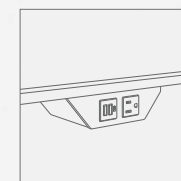

BAJA TABLE SIZES Surf edge profile offered in lengths from 72" to 120" with hoop and wire frame bases, and veneer tops. Crest edge profile offered in lengths from 72" to 240" with hoop and wire frame bases, veneer, laminate and glass top options. Above, all shown in Bramble Rift Cut Oak and polished chrome: a. 72" soft rectangle table with surf edge and wire frame base | b. 120" soft rectangle table with crest edge and wire frame base | c. 240" soft rectangle table with crest edge, wire frame base and center column base | d. 72" soft rectangle table with crest edge and hoop base | e. 120" soft rectangle table with surf edge and hoop base | f. 240" soft rectangle table with crest edge and hoop base.

Power Rail

BAJA POWER A variety of power and data connection options offer functional, aesthetic and pricing scalability. Both base styles offer an attachable wire channel and optional wire chase for more robust wire management needs. Above: 96" x 48" soft rectangle table with surf edge, wire frame base and two Power Matrix Small doors shown in Bramble Rift Cut Oak and polished chrome. Power options and wire channel shown in details to left.