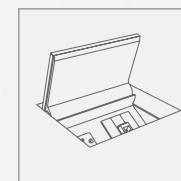

NUCRAFT

Baja™

1 Hoop base

Wire frame base

BAJA CONFERENCE TABLES Elegantly designed to fit a wide array of aesthetics. Wood, laminate or glass tops can be paired with either the wire frame or hoop base styles in powder coat, polished chrome and blackened nickel finish options. Above: **a. 120" x 48" rectangle table with crest edge and hoop base** shown in Bramble Rift Cut Oak and Aged Bronze powder coat | **b. 120" x 48" soft rectangle table with surf edge and wire frame base** shown in Natural Paldao and polished chrome.

BAJA TABLE SIZES Surf edge profile offered in lengths from 72" to 120" with hoop and wire frame bases, and veneer tops. Crest edge profile offered in lengths from 72" to 240" with hoop and wire frame bases, veneer, laminate and glass top options. Above, all shown in Bramble Rift Cut Oak and polished chrome: a. 72" soft rectangle table with surf edge and wire frame base | b. 120" soft rectangle table with crest edge and wire frame base | c. 240" soft rectangle table with crest edge, wire frame base and center column base | d. 72" soft rectangle table with crest edge and hoop base | e. 120" soft rectangle table with surf edge and hoop base | f. 240" soft rectangle table with crest edge and hoop base.

Power Matrix Small

Tech Node

Power Rail

Hoop base

BAJA POWER A variety of power and data connection options offer functional, aesthetic and pricing scalability. Both base styles offer an attachable wire channel and optional wire chase for more robust wire management needs. Above: 96" x 48" soft rectangle table with surf edge, wire frame base and two Power Matrix Small doors shown in Bramble Rift Cut Oak and polished chrome. Power options and wire channel shown in details to left.