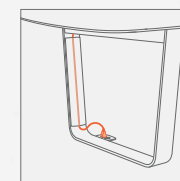

BAJA TABLE SIZES Surf edge profile offered in lengths from 72" to 120" with hoop and wire frame bases, and veneer tops. Crest edge profile offered in lengths from 72" to 240" with hoop and wire frame bases, veneer, laminate and glass top options. Above, all shown in Bramble Rift Cut Oak and polished chrome: a. 72" soft rectangle table with surf edge and wire frame base | b. 120" soft rectangle table with crest edge and wire frame base | c. 240" soft rectangle table with crest edge, wire frame base and center column base | d. 72" soft rectangle table with crest edge and hoop base | e. 120" soft rectangle table with surf edge and hoop base | f. 240" soft rectangle table with crest edge and hoop base.

Power Matrix Small

Tech Node

Power Rail

Hoop base

BAJA POWER A variety of power and data connection options offer functional, aesthetic and pricing scalability. Both base styles offer an attachable wire channel and optional wire chase for more robust wire management needs. Above: 96" x 48" soft rectangle table with surf edge, wire frame base and two Power Matrix Small doors shown in Bramble Rift Cut Oak and polished chrome. Power options and wire channel shown in details to left.