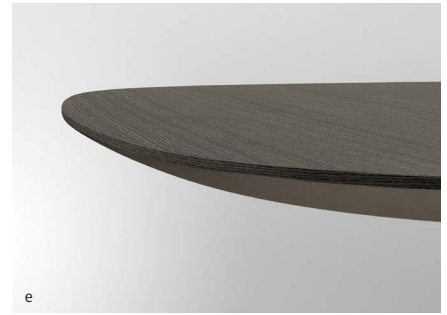

CREST EDGE

e