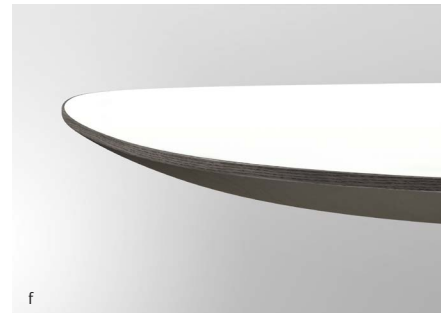

SURF EDGE

d

CREST EDGE

e

f

g

h