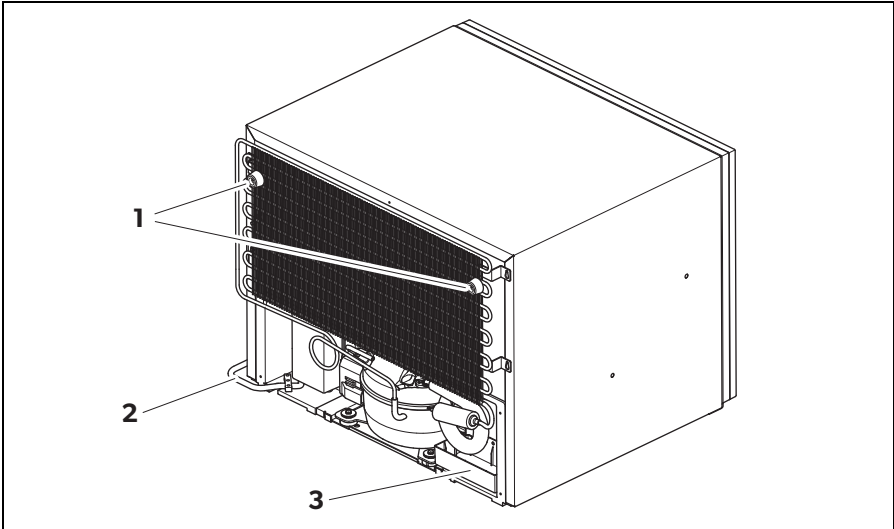

## 5.1 Description of the device

### Front panel

Item	Description
1	Lock (optional)
2	Handle (DM50CD only)
3	Door panel (DM50CD only)

**Rear side**

Item	Description
1	Stopper
2	120 V connection cable
3	Drip tray

**Control panel (inside the device)**

Item	Description
1	Lamp
2	Error LED
3	Status LED
4	Setting button

**Main drawer**

Item	Description
1	Small bottle holder
2	Wide divider
3	Separator
4	Bottle finger
5	Small divider

**Mini drawer**

Item	Description
1	Rotatable divider
2	Miniature bottle holder