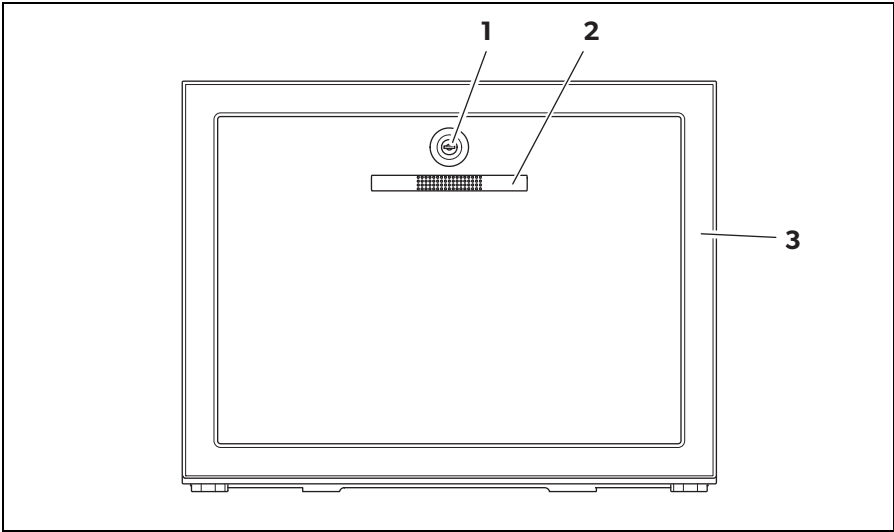

## 5.1 Description of the device

### Front panel

Item	Description
1	Lock (optional)
2	Handle (DM50CD only)
3	Door panel (DM50CD only)

**Rear side**

Item	Description
1	Stopper
2	120 V connection cable
3	Drip tray

**Control panel (inside the device)**

Item	Description
1	Lamp
2	Error LED
3	Status LED
4	Setting button

**Main drawer**

Item	Description
1	Small bottle holder
2	Wide divider
3	Separator
4	Bottle finger
5	Small divider

**Mini drawer**

Item	Description
1	Rotatable divider
2	Miniature bottle holder

**Dimensions**