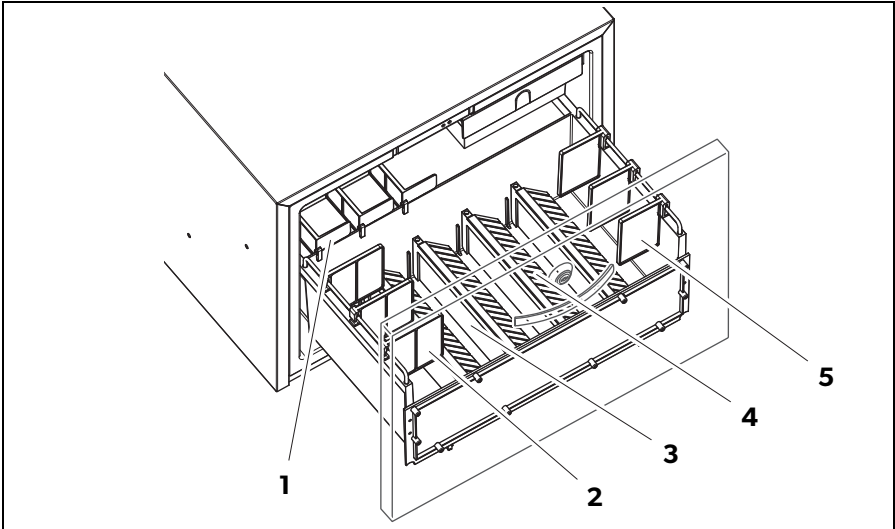

### Front panel

Item	Description
1	Lock (optional)
2	Handle (DM50CD only)
3	Door panel (DM50CD only)

**Rear side**

Item	Description
1	Stopper
2	120 V connection cable
3	Drip tray

**Control panel (inside the device)**

Item	Description
1	Lamp
2	Error LED
3	Status LED
4	Setting button

**Main drawer**

Item	Description
1	Small bottle holder
2	Wide divider
3	Separator
4	Bottle finger
5	Small divider

**Mini drawer**

Item	Description
1	Rotatable divider
2	Miniature bottle holder

**Dimensions**