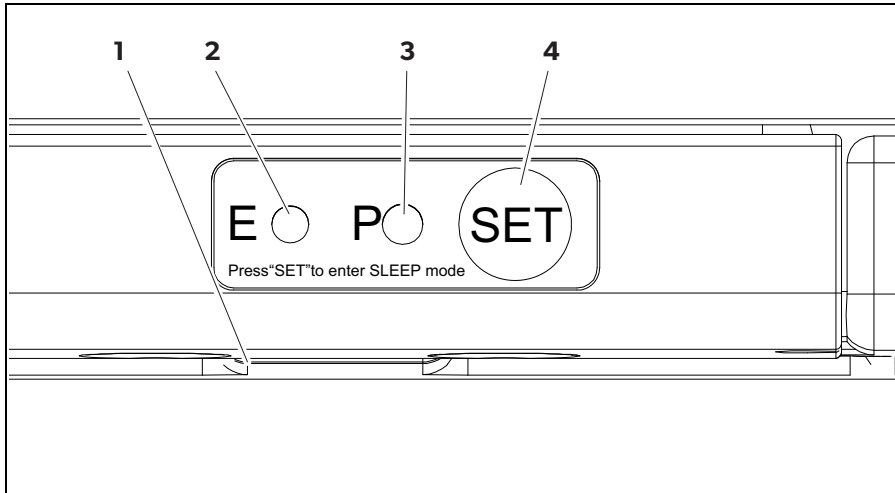

### Front panel

Item	Description
1	Lock (optional)
2	Handle (DM50CD only)
3	Door panel (DM50CD only)

**Rear side**

Item	Description
1	Stopper
2	120 V connection cable
3	Drip tray

**Control panel (inside the device)**

Item	Description
1	Lamp
2	Error LED
3	Status LED
4	Setting button

**Main drawer**

Item	Description
1	Small bottle holder
2	Wide divider
3	Separator
4	Bottle finger
5	Small divider

**Mini drawer**

Item	Description
1	Rotatable divider
2	Miniature bottle holder

**Dimensions**