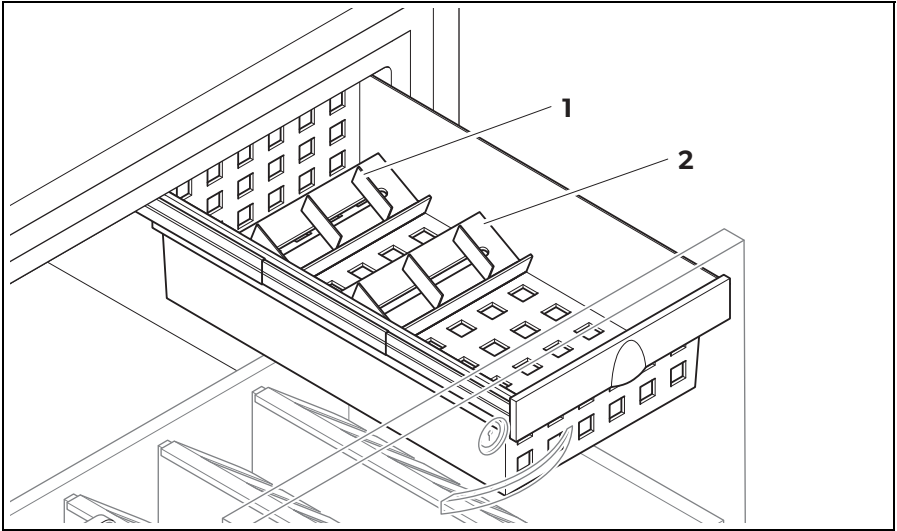

### Front panel

Item	Description
1	Lock (optional)
2	Handle (DM50CD only)
3	Door panel (DM50CD only)

**Rear side**

Item	Description
1	Stopper
2	120 V connection cable
3	Drip tray

**Control panel (inside the device)**

Item	Description
1	Lamp
2	Error LED
3	Status LED
4	Setting button

**Main drawer**

Item	Description
1	Small bottle holder
2	Wide divider
3	Separator
4	Bottle finger
5	Small divider

**Mini drawer**

Item	Description
1	Rotatable divider
2	Miniature bottle holder

**Dimensions**