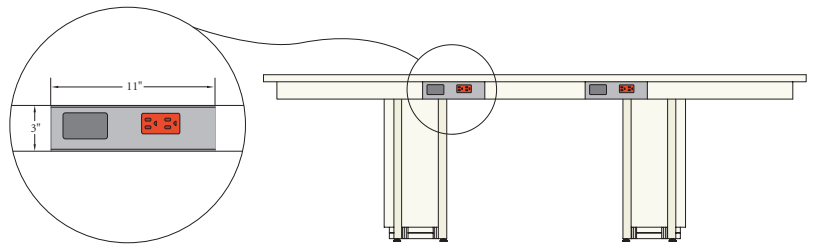

Shown with customer supplied modular data faceplate and snap-in connectors.

— Power Jumpers
- - - - Power Infeed (Hardwire)

■ Modular Data Faceplate - (Blank)
■ Duplex Receptacles

NUCRAFT