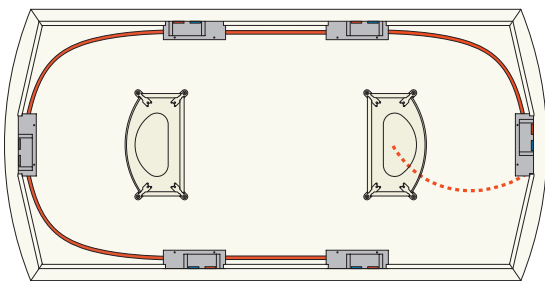

Shown with customer supplied modular data faceplate and snap-in connectors.

— Power Jumpers
- - - - Power Infeed (Hardwire)

■ Modular Data Faceplate - (Blank)
■ Duplex Receptacles

NUCRAFT