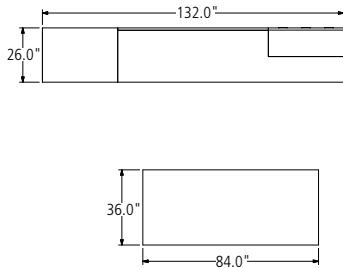

## PROGRAMMABLE CONTROLLER

The programmable controller features up/down buttons, four programmable preset stops, and a digital readout that displays the worksurface height.

## TYPICAL ASC-01-F

COMPONENT	MODEL #	DIMENSIONS	DESCRIPTION	PRICE
Height Adjustable Freestanding Desk	AAAFD-3684-V	36 X 84	Height Adjustable Faceted Panel Legs, Work Surface and Modesty	11,812
Tower	AABBF-2426-84-V-L	24 x 84 x 26	Box/Box/ File with Upper Doors Wardrobe	7,953
Work Surface	AAC-24108-V	24 X 108	Credenza Work Surface	3,909
Common Case Credenza	AACC-T-SD-10826-V	108 x 26 x 27	Common Case Credenza with (3) 36" w openings and (1) 36" w sliding door	8,604
Integrated Pull	-MIP		Integrated Pull with Metal Accent	-
Wall Panel	AAGB-7256	72 x 56.5	Magnetic Glass Wall Panel	4,222
Ascari Storage Shelves	AAS2-3656-V	36 x 56.5	Ascari Series Double Stacked 36" w Metal Storage Shelves with Veneer Wall Panel	2,246