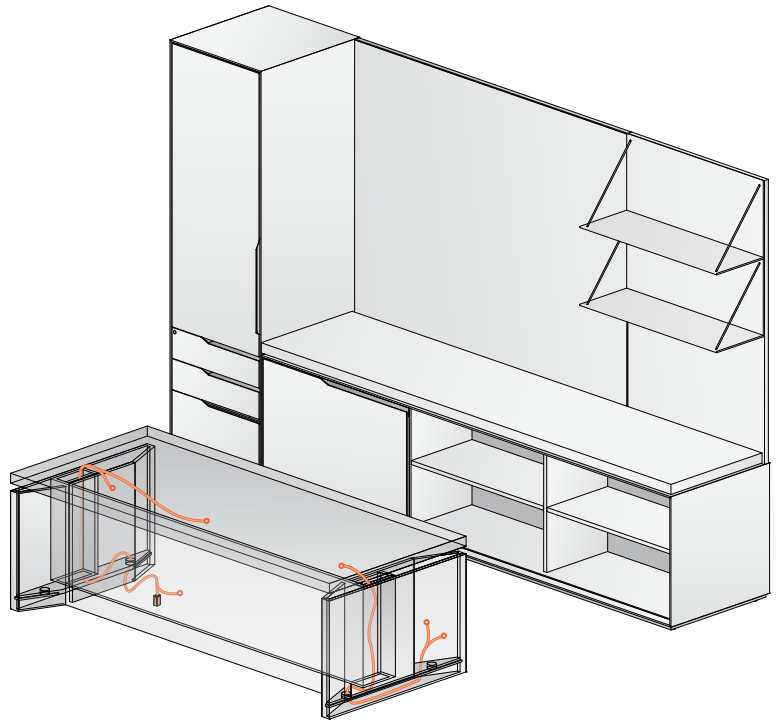

# FREESTANDING DESK WITH ADJUSTABLE HEIGHT PANEL BASE

## PROGRAMMABLE CONTROLLER

The programmable controller features up/down buttons, four programmable preset stops, and a digital readout that displays the worksurface height.

## TYPICAL ASC-01-F

COMPONENT	MODEL #	DIMENSIONS	DESCRIPTION	PRICE
Height Adjustable Freestanding Desk	AAAFD-3684-V	36 X 84	Height Adjustable Faceted Panel Legs, Work Surface and Modesty	11,812
Tower	AABBF-2426-84-V-L	24 x 84 x 26	Box/Box/ File with Upper Doors Wardrobe	7,953
Work Surface	AAC-24108-V	24 X 108	Credenza Work Surface	3,909
Common Case Credenza	AACC-T-SD-10826-V	108 x 26 x 27	Common Case Credenza with (3) 36" w openings and (1) 36" w sliding door	8,604
Integrated Pull	-MIP		Integrated Pull with Metal Accent	-
Wall Panel	AAGB-7256	72 x 56.5	Magnetic Glass Wall Panel	4,222
Ascari Storage Shelves	AAS2-3656-V	36 x 56.5	Ascari Series Double Stacked 36" w Metal Storage Shelves with Veneer Wall Panel	2,246