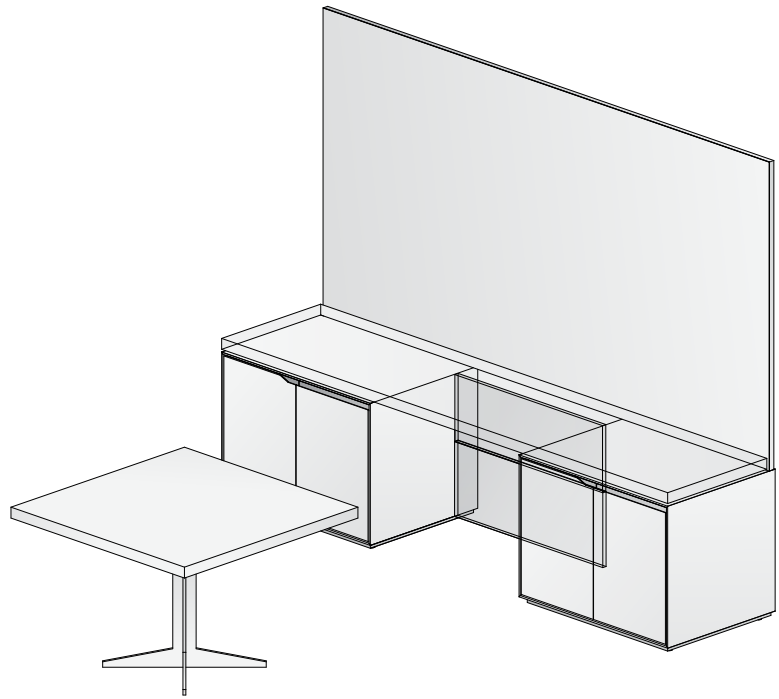

MEETING TABLE AND CREDENZA

PROGRAMMABLE CONTROLLER

The programmable controller features up/down buttons, four programmable preset stops, and a digital readout that displays the worksurface height.

RECOMMENDED ACCESSORIES

- Freestanding Storage Pedestal (page 80)
- Plug Strip (page 84)

TYPICAL ASC-01-M

COMPONENT	MODEL #	DIMENSIONS	DESCRIPTION	PRICE
Meeting Table	AASQ-XC-42-V	42 x 42	Square Meeting Table with Column Base	4,121
Work Surface	AAC-24108-V	108 X 24	Veneer Credenza Work Surface	3,909
Support	AADD-3626-V	36 X 26	Double Door Storage Pedestal	3,689
Integrated Pull	-WIP		Integrated Pull with Wood Accent	-
Access Panel	AAAP-S-36-V	36	Static Access Panel	1,155
Support	AADD-3626-V	36 X 26	Double Door Storage Pedestal	3,689
Integrated Pull	-WIP		Integrated Pull with Wood Accent	-
Wall Panel	AAVB-10860	108 x 60	Veneer Back Wall	4,106
Grommet	-WPRC		2" Grommet	167