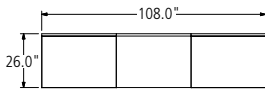

MEETING TABLE AND CREDENZA

PROGRAMMABLE CONTROLLER

The programmable controller features up/down buttons, four programmable preset stops, and a digital readout that displays the worksurface height.

RECOMMENDED ACCESSORIES

- Freestanding Storage Pedestal (page 80)
- Plug Strip (page 84)

TYPICAL ASC-01-M

COMPONENT	MODEL #	DIMENSIONS	DESCRIPTION	PRICE
Meeting Table	AASQ-XC-42-V	42 x 42	Square Meeting Table with Column Base	4,121
Work Surface	AAC-24108-V	108 X 24	Veneer Credenza Work Surface	3,909
Support	AADD-3626-V	36 X 26	Double Door Storage Pedestal	3,689
Integrated Pull	-WIP		Integrated Pull with Wood Accent	-
Access Panel	AAAP-S-36-V	36	Static Access Panel	1,155
Support	AADD-3626-V	36 X 26	Double Door Storage Pedestal	3,689
Integrated Pull	-WIP		Integrated Pull with Wood Accent	-
Wall Panel	AAVB-10860	108 x 60	Veneer Back Wall	4,106
Grommet	-WPRC		2" Grommet	167