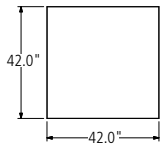

- Freestanding Storage Pedestal (page 80)
- Plug Strip (page 84)

TYPICAL ASC-01-M

COMPONENT	MODEL #	DIMENSIONS	DESCRIPTION	PRICE
Meeting Table	AASQ-XC-42-V	42 x 42	Square Meeting Table with Column Base	4,121
Work Surface	AAC-24108-V	108 X 24	Veneer Credenza Work Surface	3,909
Support	AADD-3626-V	36 X 26	Double Door Storage Pedestal	3,689
Integrated Pull	-WIP		Integrated Pull with Wood Accent	-
Access Panel	AAAP-S-36-V	36	Static Access Panel	1,155
Support	AADD-3626-V	36 X 26	Double Door Storage Pedestal	3,689
Integrated Pull	-WIP		Integrated Pull with Wood Accent	-
Wall Panel	AAVB-10860	108 x 60	Veneer Back Wall	4,106
Grommet	-WPRC		2" Grommet	167