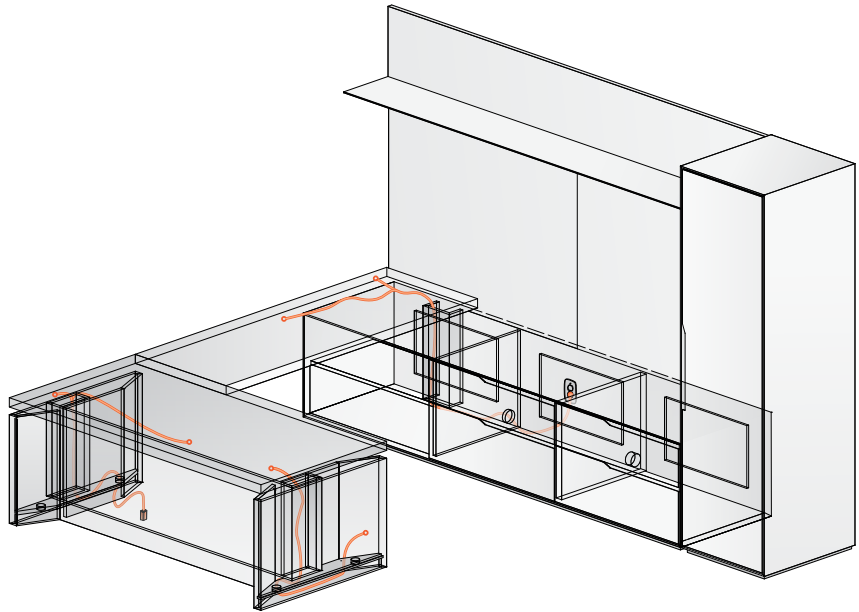

# ADJUSTABLE HEIGHT DESK WITH COMMON CASE SUPPORT

## PROGRAMMABLE CONTROLLER

The programmable controller features up/down buttons, four programmable preset stops, and a digital readout that displays the worksurface height.

## TYPICAL ASC-01-U

COMPONENT	MODEL #	DIMENSIONS	DESCRIPTION	PRICE
Height Adjustable Support	AAAFD-3772-V	36 x 72	Height Adjustable Desk with Lifts WORKSURFACE & MODESTY	11,332
Work Surface	AAR-2672-V-XR	26 x 72	Run-off Work Surface	2,671
Low Common Case	AACS-LL-BF-10826-V-L	26 x 108	Height Adjustable Low Common Case with (2) 36" W Box File & (1) 36" W Open Shelf	11,013
Integrated Pull	-MIP		Integrated Pull with Metal Accent	-
Metal Shelf	AAOW-MM-108S-V		Single Metal Shelf with Veneer Back Panel	6,761
Wall Panel	AATB-10844-COM		Fabric Wall Panel	1,166
Tower	AAFW-2426-84-V-R	108 x 44.5	Wardrobe with Upper Shelf	6,713
Integrated Pull	-MIP	24 x 84	Integrated Pull with Metal Accent	-
Lift Controller	AALIFT-3		3-Lift Controller Box and Cables	-
				-