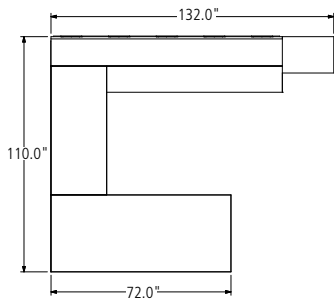

## PROGRAMMABLE CONTROLLER

The programmable controller features up/down buttons, four programmable preset stops, and a digital readout that displays the worksurface height.

## TYPICAL ASC-01-U

COMPONENT	MODEL #	DIMENSIONS	DESCRIPTION	PRICE
Height Adjustable Support	AAAFD-3772-V	36 x 72	Height Adjustable Desk with Lifts WORKSURFACE & MODESTY	11,332
Work Surface	AAR-2672-V-XR	26 x 72	Run-off Work Surface	2,671
Low Common Case	AACS-LL-BF-10826-V-L	26 x 108	Height Adjustable Low Common Case with (2) 36" W Box File & (1) 36" W Open Shelf	11,013
Integrated Pull	-MIP		Integrated Pull with Metal Accent	-
Metal Shelf	AAOW-MM-108S-V		Single Metal Shelf with Veneer Back Panel	6,761
Wall Panel	AATB-10844-COM		Fabric Wall Panel	1,166
Tower	AAFW-2426-84-V-R	108 x 44.5	Wardrobe with Upper Shelf	6,713
Integrated Pull	-MIP	24 x 84	Integrated Pull with Metal Accent	-
Lift Controller	AALIFT-3		3-Lift Controller Box and Cables	-
				-