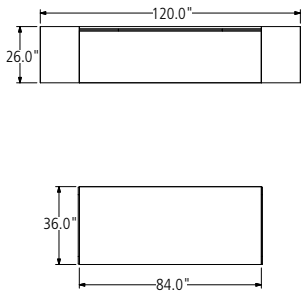

FREESTANDING DESK AND ADJUSTABLE HEIGHT BACK CREDENZA

PROGRAMMABLE CONTROLLER

The programmable controller features up/down buttons, four programmable preset stops, and a digital readout that displays the worksurface height.

RECOMMENDED ACCESSORIES

- Freestanding Storage Pedestal (page 80)
- Plug Strip (page 84)
- Pencil Drawer (page 84)

TYPICAL ASC-02-F

COMPONENT	MODEL #	DIMENSIONS	DESCRIPTION	PRICE
Static Freestanding Desk	AAHD-3684-V	36 x 84	Desk Work Surface, Mitered Modesty, and (2) Hoop Bases	8,722
Tower	AAFF-1826-68-V-L	18 x 26	File/ File with Upper Door Wardrobe	6,614
Integrated Pull	-WIP		Integrated Pull with Wood Accent	-
Work Surface	AAC-2484-V-TT	24 x 84	Credenza Work Surface	3,542
Height Adjustable Support	AAH-BF-1826-S	18 x 26	Adjustable Height Box File Support	4,926
Integrated Pull	-WIP		Integrated Pull with Wood Accent	-
Access Panel	AAAP-AH-48-V	48	Height Adjustable Access Panel	1,337
Height Adjustable Support	AAH-BF-1826-S	18 x 26	Adjustable Height Box File Support	4,926
Integrated Pull	-WIP		Integrated Pull with Wood Accent	-
Wall Panel	AAGB-8444	84 x 44	Magnetic Glass Wall Panel	4,521
Tower	AAFF2-1826-68-V-R	18 x 26	File/ File with Upper Door Wardrobe	6,889
Integrated Pull	-WIP		Integrated Pull with Wood Accent	-
Lift Controller	AALIFT-2		2-Lift Controller Box and Cables	-