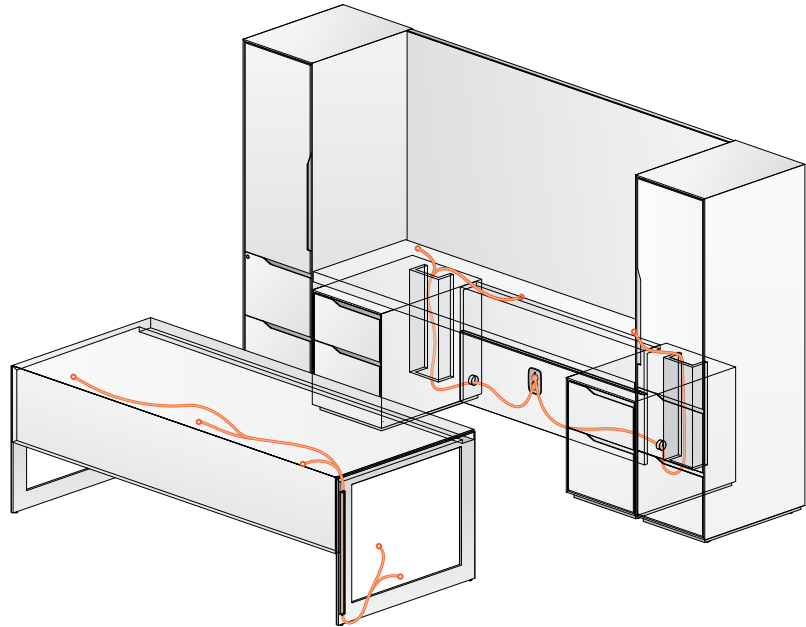

FREESTANDING DESK AND ADJUSTABLE HEIGHT BACK CREDENZA

PROGRAMMABLE CONTROLLER

The programmable controller features up/down buttons, four programmable preset stops, and a digital readout that displays the worksurface height.

RECOMMENDED ACCESSORIES

- Freestanding Storage Pedestal (page 80)
- Plug Strip (page 84)
- Pencil Drawer (page 84)

TYPICAL ASC-02-F

COMPONENT	MODEL #	DIMENSIONS	DESCRIPTION	PRICE
Static Freestanding Desk	AAHD-3684-V	36 x 84	Desk Work Surface, Mitered Modesty, and (2) Hoop Bases	8,722
Tower	AAFF-1826-68-V-L	18 x 26	File/ File with Upper Door Wardrobe	6,614
Integrated Pull	-WIP		Integrated Pull with Wood Accent	-
Work Surface	AAC-2484-V-TT	24 x 84	Credenza Work Surface	3,542
Height Adjustable Support	AAH-BF-1826-S	18 x 26	Adjustable Height Box File Support	4,926
Integrated Pull	-WIP		Integrated Pull with Wood Accent	-
Access Panel	AAAP-AH-48-V	48	Height Adjustable Access Panel	1,337
Height Adjustable Support	AAH-BF-1826-S	18 x 26	Adjustable Height Box File Support	4,926
Integrated Pull	-WIP		Integrated Pull with Wood Accent	-
Wall Panel	AAGB-8444	84 x 44	Magnetic Glass Wall Panel	4,521
Tower	AAFF2-1826-68-V-R	18 x 26	File/ File with Upper Door Wardrobe	6,889
Integrated Pull	-WIP		Integrated Pull with Wood Accent	-
Lift Controller	AALIFT-2		2-Lift Controller Box and Cables	-