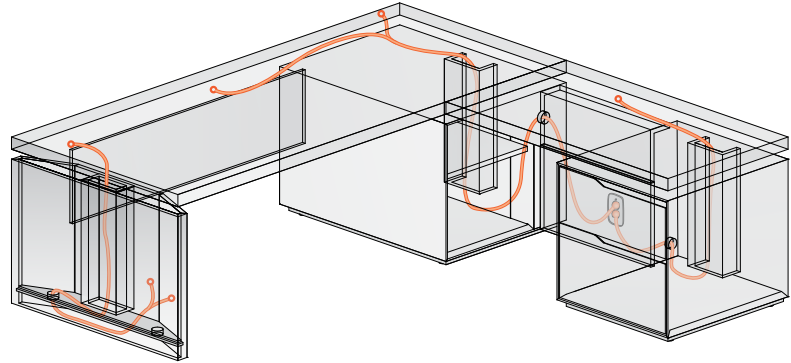

# DESK WITH ADJUSTABLE HEIGHT BOOKCASE SUPPORT

## PROGRAMMABLE CONTROLLER

The programmable controller features up/down buttons, four programmable preset stops, and a digital readout that displays the worksurface height.

## TYPICAL ASC-02-L

COMPONENT	MODEL #	DIMENSIONS	DESCRIPTION	PRICE
Work Surface	AASD-3684-V	36 x 84	Desk Work Surface	4,119
Height Adjustable Support	AAH-APL-36-V-L	36 x 5	Height Adjustable Faceted Panel Leg	2,755
Height Adjustable Support	AAH-BC-36-V-R	36 x 26	Height Adjustable Bookcase Corner Support	2,846
Modesty	MP-BC-F-84-V	12 x 48.31	1/2 Height Modesty	1,707
Work Surface	AAR-2648-V	26 x 48	Run off Credenza Work Surface	1,826
Access Panel	AAAP-AH-24-V	24	Height Adjustable Access Panel	1,201
Height Adjustable Support	AAH-BF-2426-V	26 x 24	Height Adjustable Box File Pedestal	5,323
Integrated Pull	-MIP		Integrated Pull with Metal Accent	-
Lift Controller	AALIFT-3		3-Lift Controller Box and Cables	-