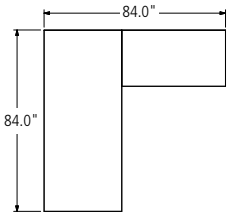

## TYPICAL ASC-02-L

COMPONENT	MODEL #	DIMENSIONS	DESCRIPTION	PRICE
Work Surface	AASD-3684-V	36 x 84	Desk Work Surface	4,119
Height Adjustable Support	AAH-APL-36-V-L	36 x 5	Height Adjustable Faceted Panel Leg	2,755
Height Adjustable Support	AAH-BC-36-V-R	36 x 26	Height Adjustable Bookcase Corner Support	2,846
Modesty	MP-BC-F-84-V	12 x 48.31	1/2 Height Modesty	1,707
Work Surface	AAR-2648-V	26 x 48	Run off Credenza Work Surface	1,826
Access Panel	AAAP-AH-24-V	24	Height Adjustable Access Panel	1,201
Height Adjustable Support	AAH-BF-2426-V	26 x 24	Height Adjustable Box File Pedestal	5,323
Integrated Pull	-MIP		Integrated Pull with Metal Accent	-
Lift Controller	AALIFT-3		3-Lift Controller Box and Cables	-