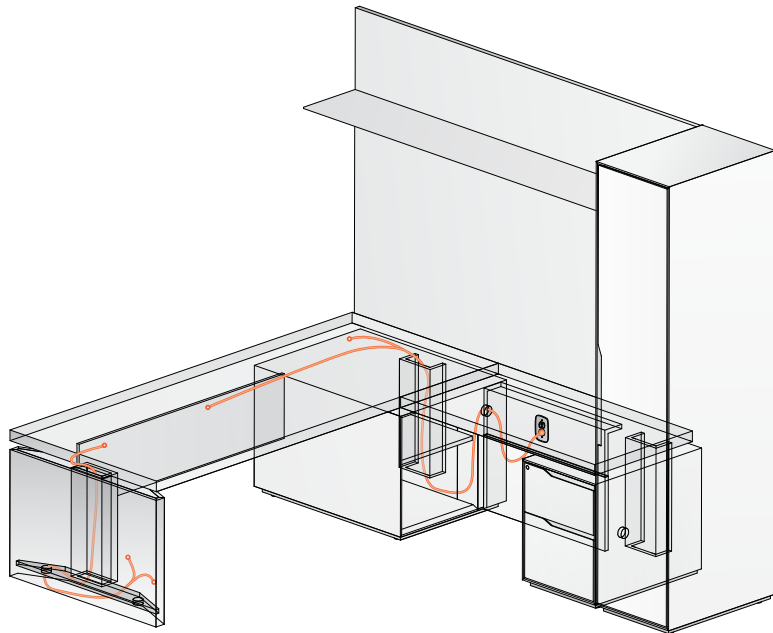

# HEIGHT ADJUSTABLE CREDENZA AND RETURN WORK SURFACE

## PROGRAMMABLE CONTROLLER

The programmable controller features up/down buttons, four programmable preset stops, and a digital readout that displays the worksurface height.

## TYPICAL ASC-02-M

COMPONENT	MODEL #	DIMENSIONS	DESCRIPTION	PRICE
Work Surface	AASD-3684-V-XR	36 x 84	Desk Work Surface	4,119
Height Adjustable Support	AAH-APL-36-V-L	36 x 5	Height Adjustable Faceted Panel Base	2,755
Height Adjustable Support	AAH-BC-36-V	36 x 26	Height Adjustable Bookcase Corner Support	2,846
Modesty	MP-BC-F-84-V	48.3	1/2 Height Modesty Panel	1,707
Work Surface	AAR-2448-V-T	24 x 48	Run Off Work Surface	2,402
Access Panel	AAAP-AH-30-V	30	Height Adjustable Access Panel	1,201
Height Adjustable Support	AAH-BF-1826-V	26 x 18	Height Adjustable Box/ File Support	5,129
Integrated Pull	-MIP		Integrated Pull with Metal Accent	-
Shelf	AAOW-MM-84S-V	84 x 15.5	Single Metal Shelf	5,797
Wall Panel	AAVB-8441	84 x 41	Magnetic Veneer Wall Panel	3,106
Tower	AAFW-1826-84-V	18 x 84	Wardrobe with Upper Shelf	5,755
Integrated Pull	-MIP		Integrated Pull with Metal Accent	-
Lift Controller	AALIFT-3		3-Lift Controller Box and Cables	-