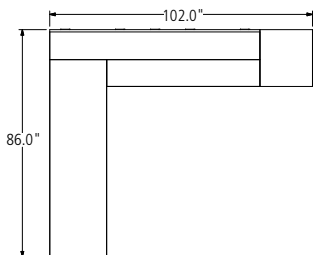

# HEIGHT ADJUSTABLE CREDENZA AND RETURN WORK SURFACE

## PROGRAMMABLE CONTROLLER

The programmable controller features up/down buttons, four programmable preset stops, and a digital readout that displays the worksurface height.

## TYPICAL ASC-02-M

COMPONENT	MODEL #	DIMENSIONS	DESCRIPTION	PRICE
Work Surface	AASD-3684-V-XR	36 x 84	Desk Work Surface	4,119
Height Adjustable Support	AAH-APL-36-V-L	36 x 5	Height Adjustable Faceted Panel Base	2,755
Height Adjustable Support	AAH-BC-36-V	36 x 26	Height Adjustable Bookcase Corner Support	2,846
Modesty	MP-BC-F-84-V	48.3	1/2 Height Modesty Panel	1,707
Work Surface	AAR-2448-V-T	24 x 48	Run Off Work Surface	2,402
Access Panel	AAAP-AH-30-V	30	Height Adjustable Access Panel	1,201
Height Adjustable Support	AAH-BF-1826-V	26 x 18	Height Adjustable Box/ File Support	5,129
Integrated Pull	-MIP		Integrated Pull with Metal Accent	-
Shelf	AAOW-MM-84S-V	84 x 15.5	Single Metal Shelf	5,797
Wall Panel	AAVB-8441	84 x 41	Magnetic Veneer Wall Panel	3,106
Tower	AAFW-1826-84-V	18 x 84	Wardrobe with Upper Shelf	5,755
Integrated Pull	-MIP		Integrated Pull with Metal Accent	-
Lift Controller	AALIFT-3		3-Lift Controller Box and Cables	-