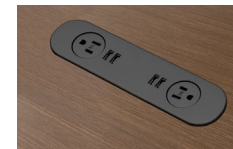

Adjustable Height Base

Round, Square and Soft Square Tables

Cylinder Base

Open Frame Square Base

Metal Leg

Shapes & Sizes

Square
D: 48" to 60"

Soft Square
D: 48" to 60"

ABS Square Edge

Power Options

Tabletop Power

Power Matrix
Small & Medium + Retractors

Power Cap - Two Port & Four Port
(racetrack, round, soft square or square)

Tech Node

Power / USB Spec

Subtop Power